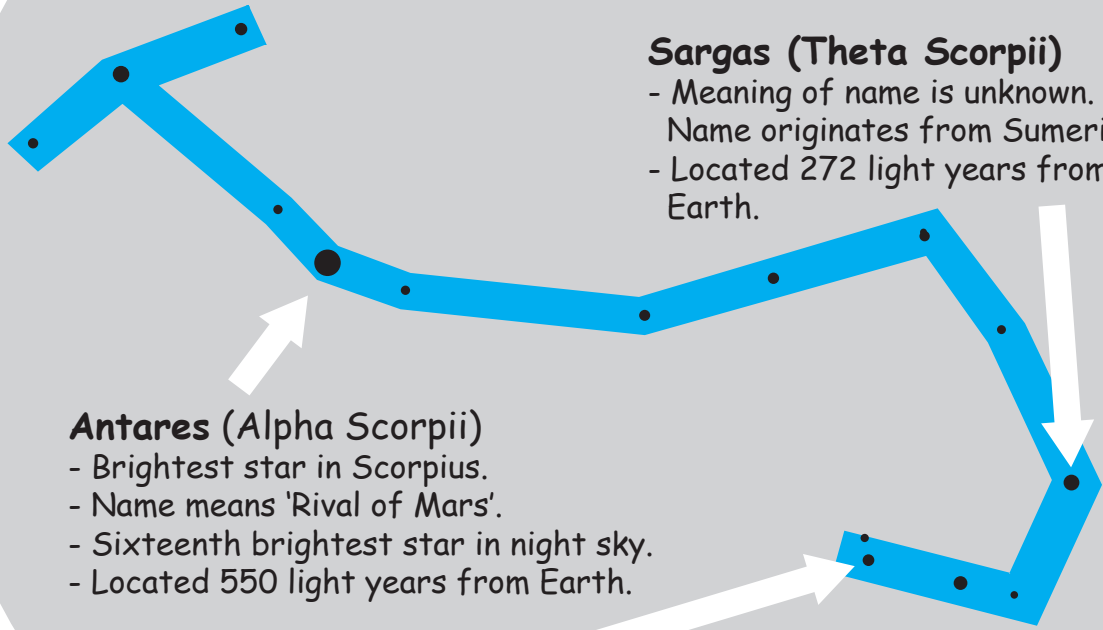

Scorpion

Latin name: Scorpius

Sargas (Theta Scorpii)
 - Meaning of name is unknown.
 Name originates from Sumerian.
 - Located 272 light years from Earth.

Antares (Alpha Scorpii)
 - Brightest star in Scorpion.
 - Name means 'Rival of Mars'.
 - Sixteenth brightest star in night sky.
 - Located 550 light years from Earth.

Shaula (Lambda Scorpii)
 - Really a triple star system.
 - Located 365 light years from Earth.
 - Name means 'the raised' or 'stinger'.

Correct orientation

Mirror reflection