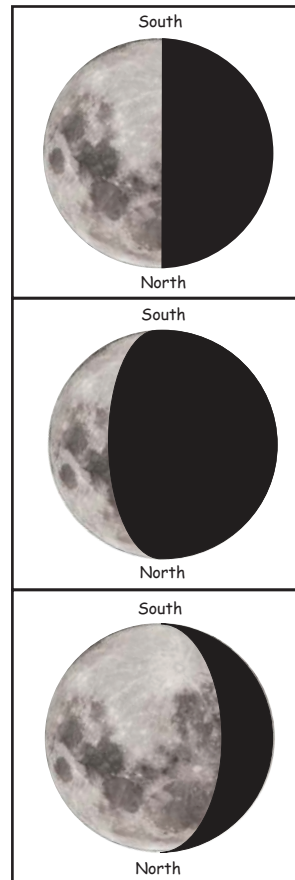

What do you know about Moon phases?

Southern Hemisphere Version

Instructions: Cut out the Moon phases and glue them in the correct location on the provided sheet. Orientate South to the top.

2014 Paul Floyd www.nightskyonline.info