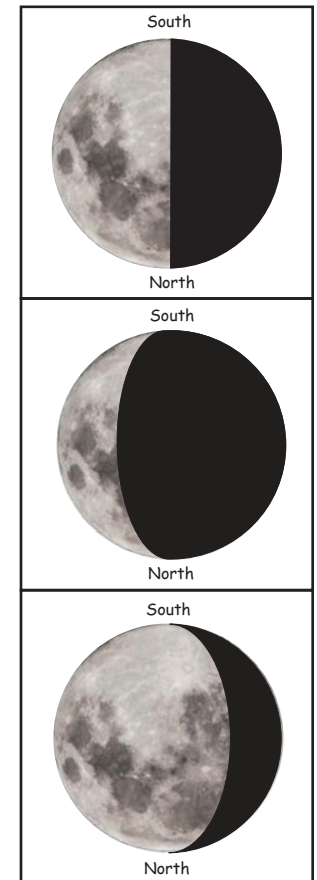

What do you know about Moon phases?

Southern Hemisphere Version

Instructions: Cut out the Moon phases and glue them in the correct location on the provided sheet. Orientate South to the top.

2014 Paul Floyd www.nightskyonline.info