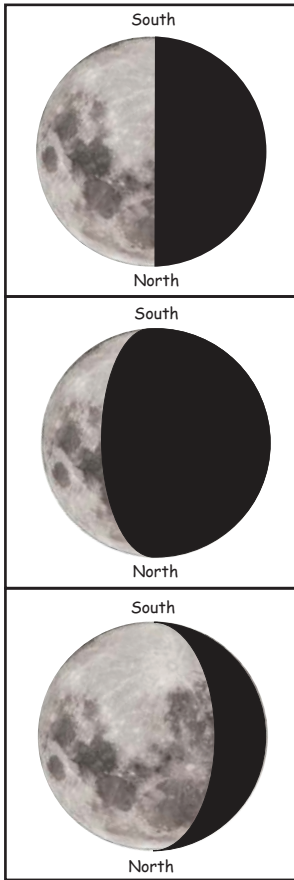

What do you know about Moon phases?

Southern Hemisphere Version

Instructions: Cut out the Moon phases and glue them in the correct location on the provided sheet. Orientate South to the top.

2014 Paul Floyd www.nightskyonline.info