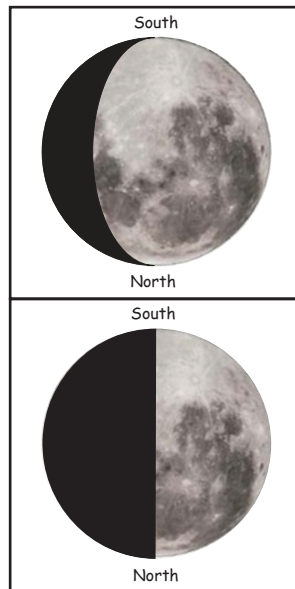

What do you know about Moon phases?

Southern Hemisphere Version

Instructions: Cut out the Moon phases and glue them in the correct location on the provided sheet. Orientate South to the top.

2014 Paul Floyd www.nightskyonline.info