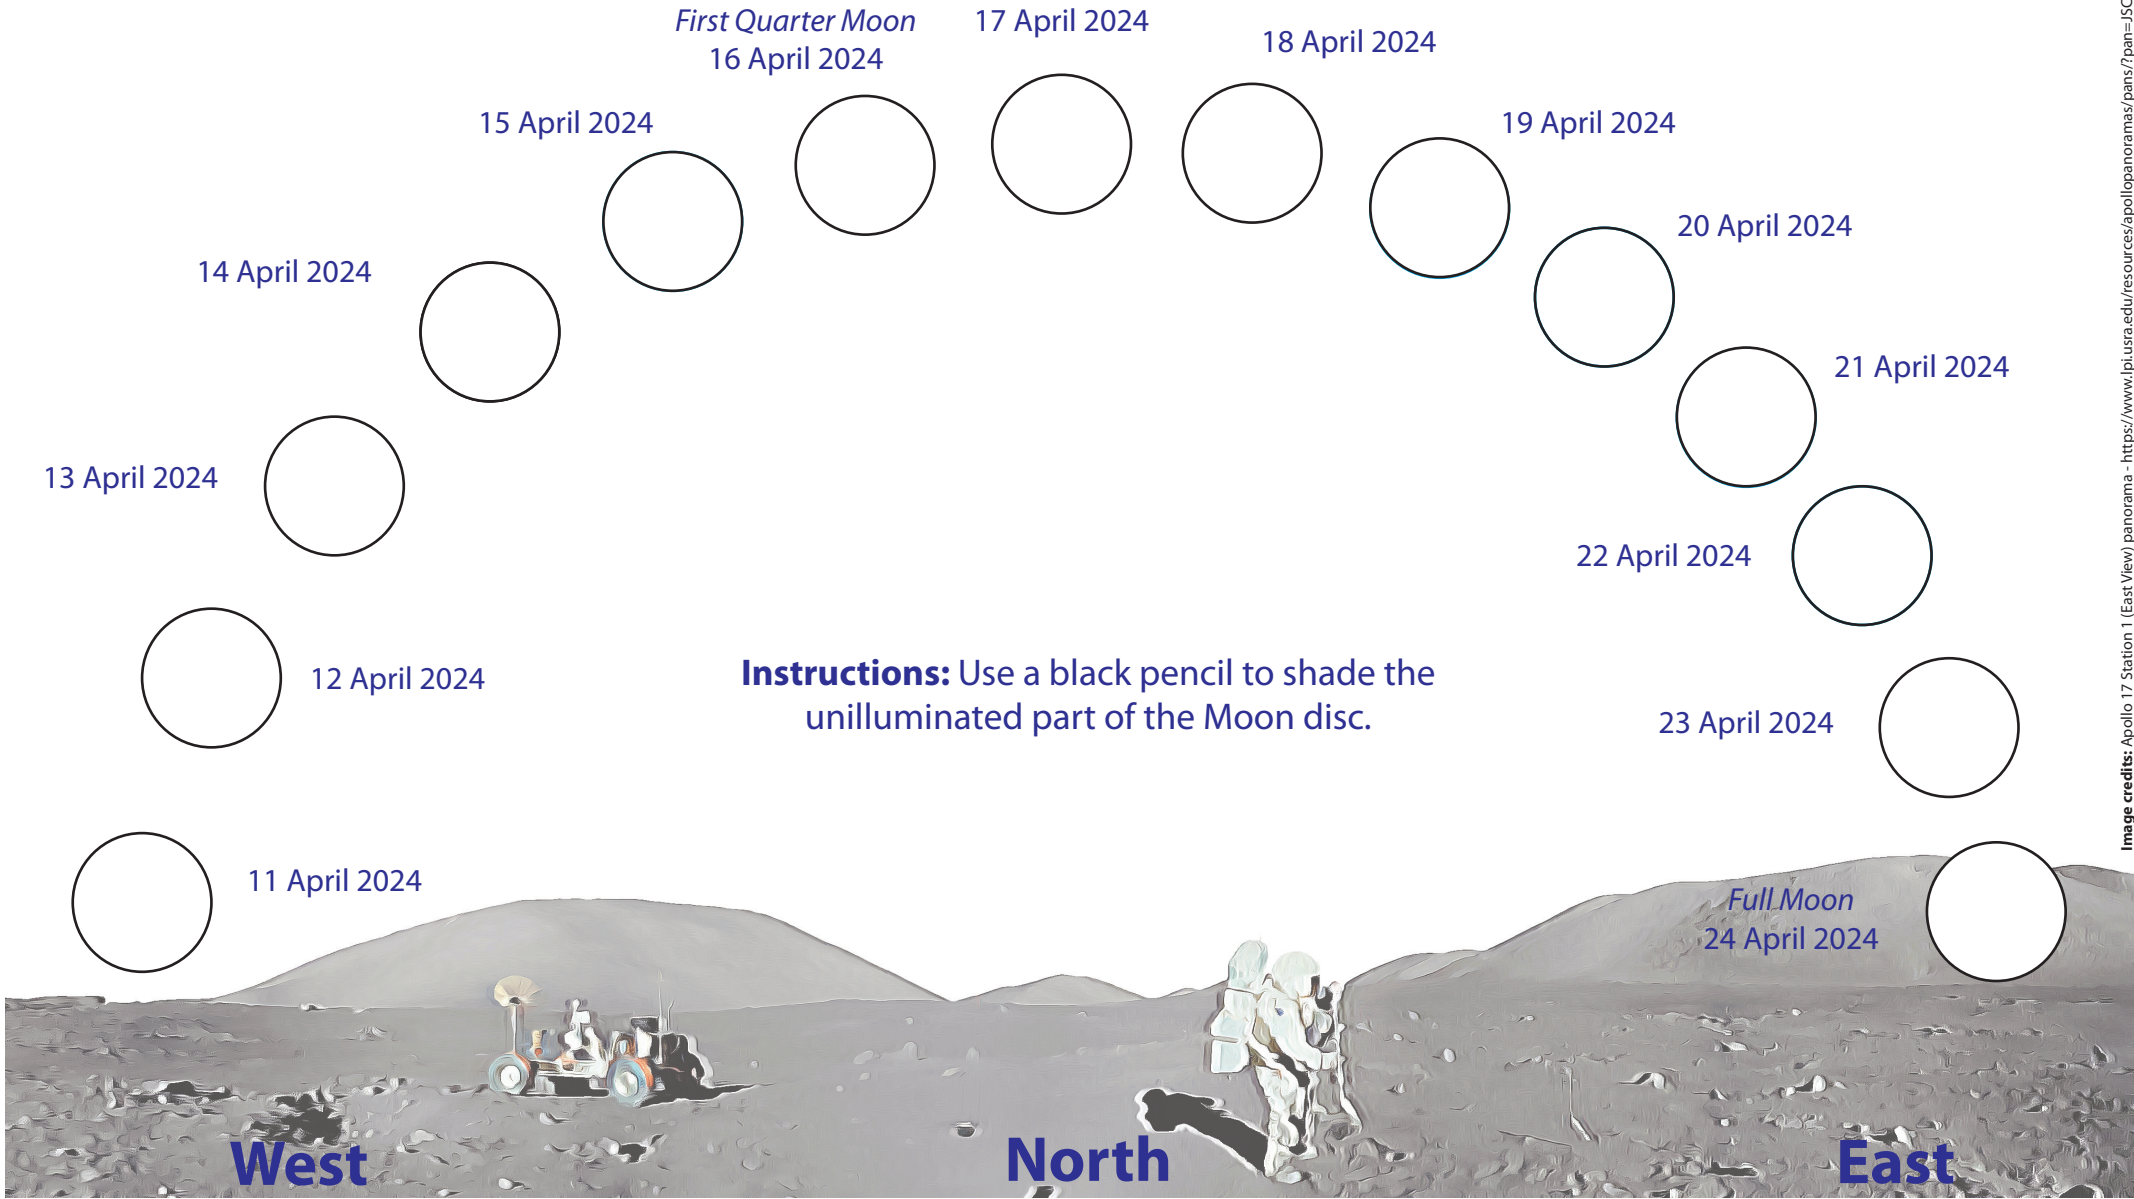

Moon Phase Recording Chart

April 2024

Website and outreach activities sponsored by

www.**EXTRAVISION**.com.au
 'Specialising in products that help you see better'

Image credits: Apollo 17 Station 1 (East View) panorama - https://www.lpi.usra.edu/resources/apollopanoramas/pan=JSC2004e52773