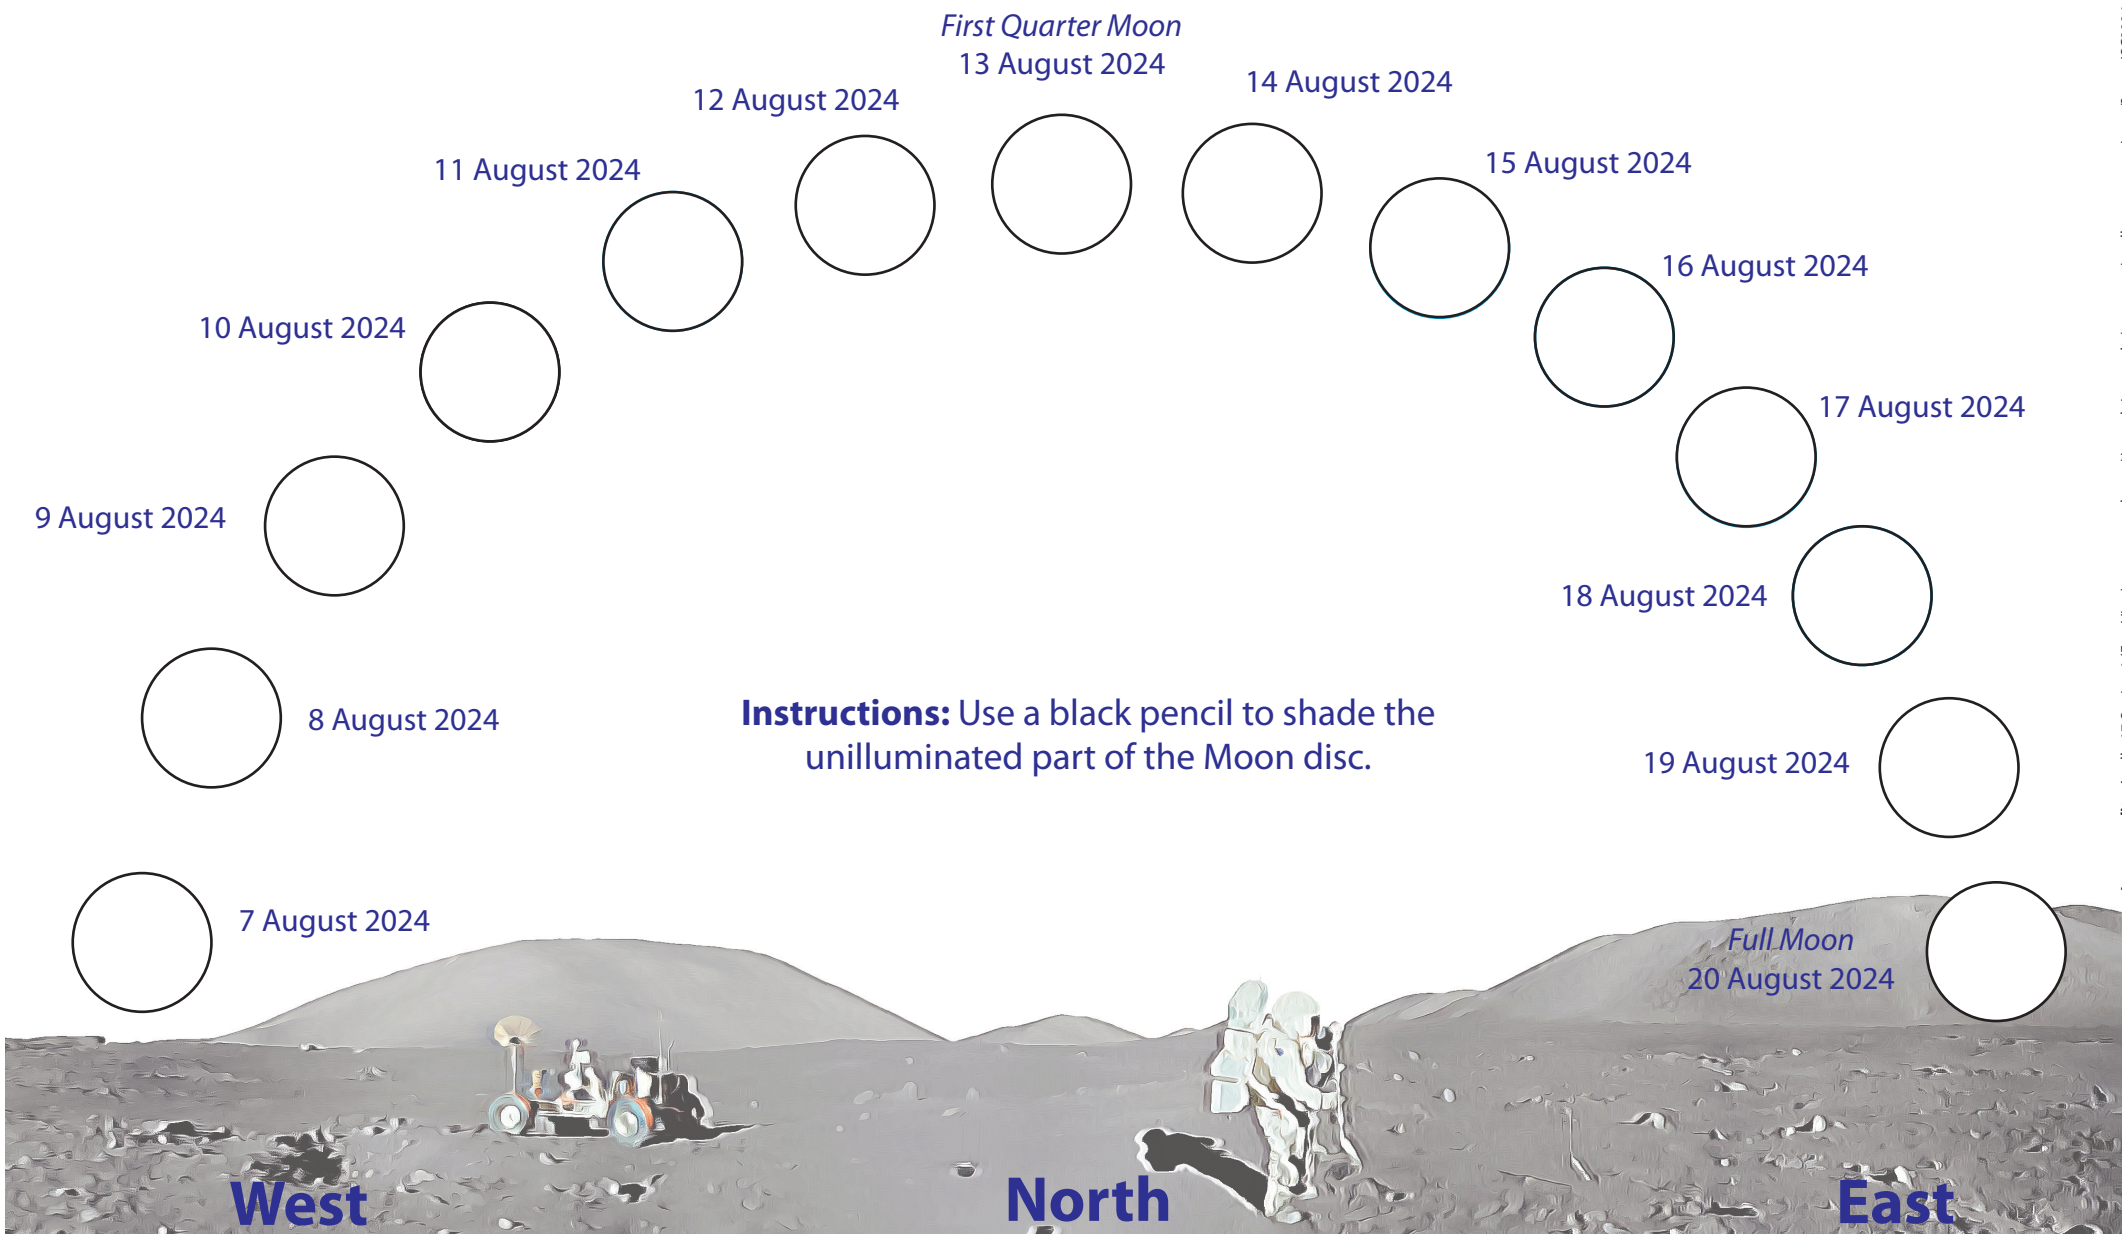

Moon Phase Recording Chart

August 2024

Website and outreach activities sponsored by

www.**EXTRAVISION**.com.au
 'Specialising in products that help you see better'

Image credits: Apollo 17 Station 1 (East View) panorama - <https://www.lpi.usra.edu/resources/apollopanoramas/pans/?pan=JSC2004e52773>