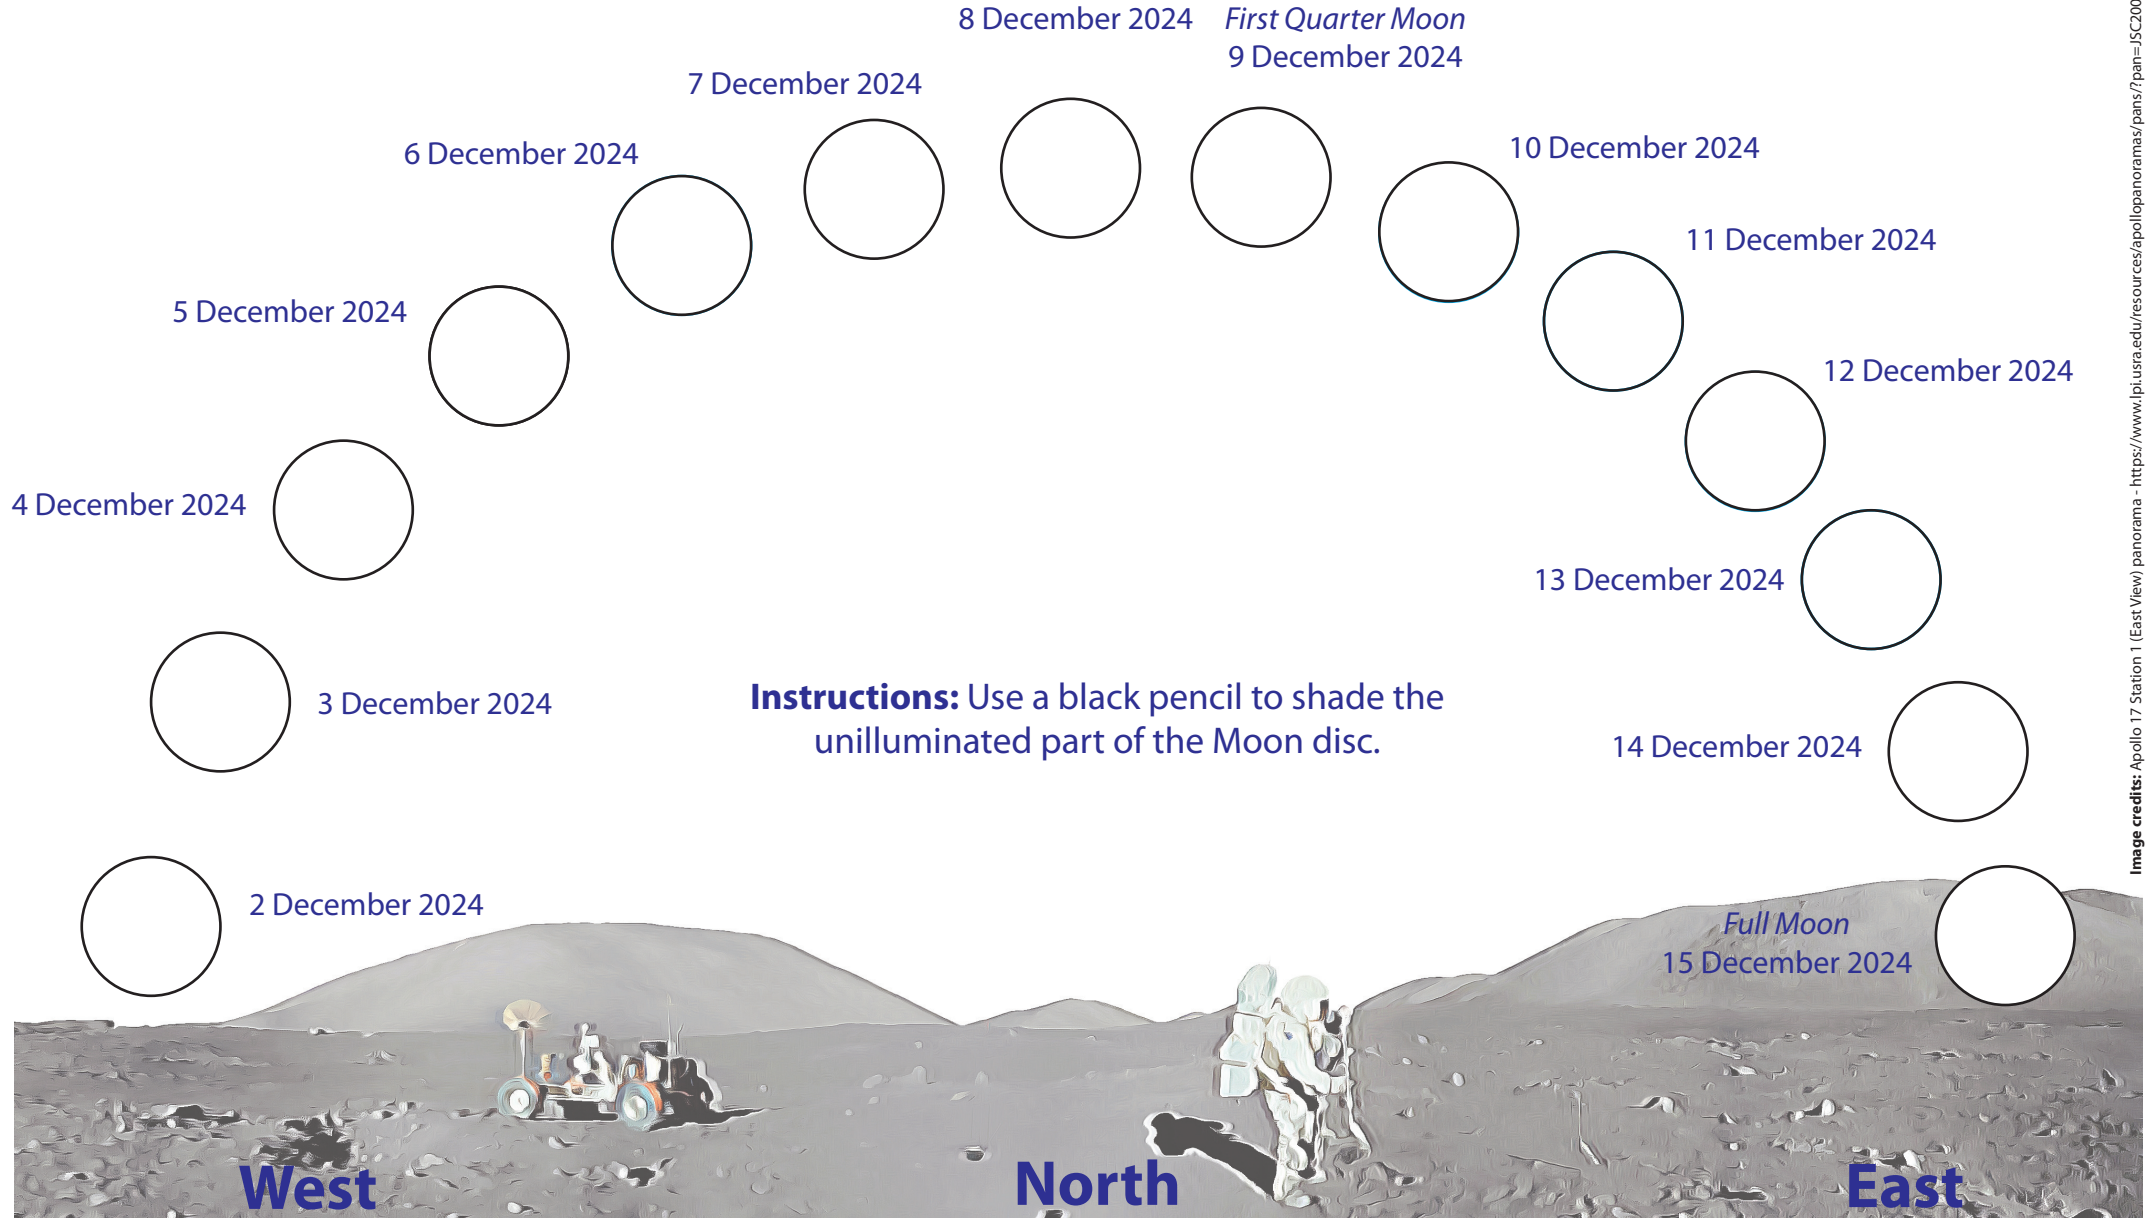

Moon Phase Recording Chart

December 2024

Website and outreach activities sponsored by

www.**EXTRAVISION**.com.au
 'Specialising in products that help you see better'

Image credits: Apollo 17 Station 1 (East View) panorama - <https://www.jpl.nasa.edu/resources/apollopanoramas/pans/?pan=JSC2004e52773>