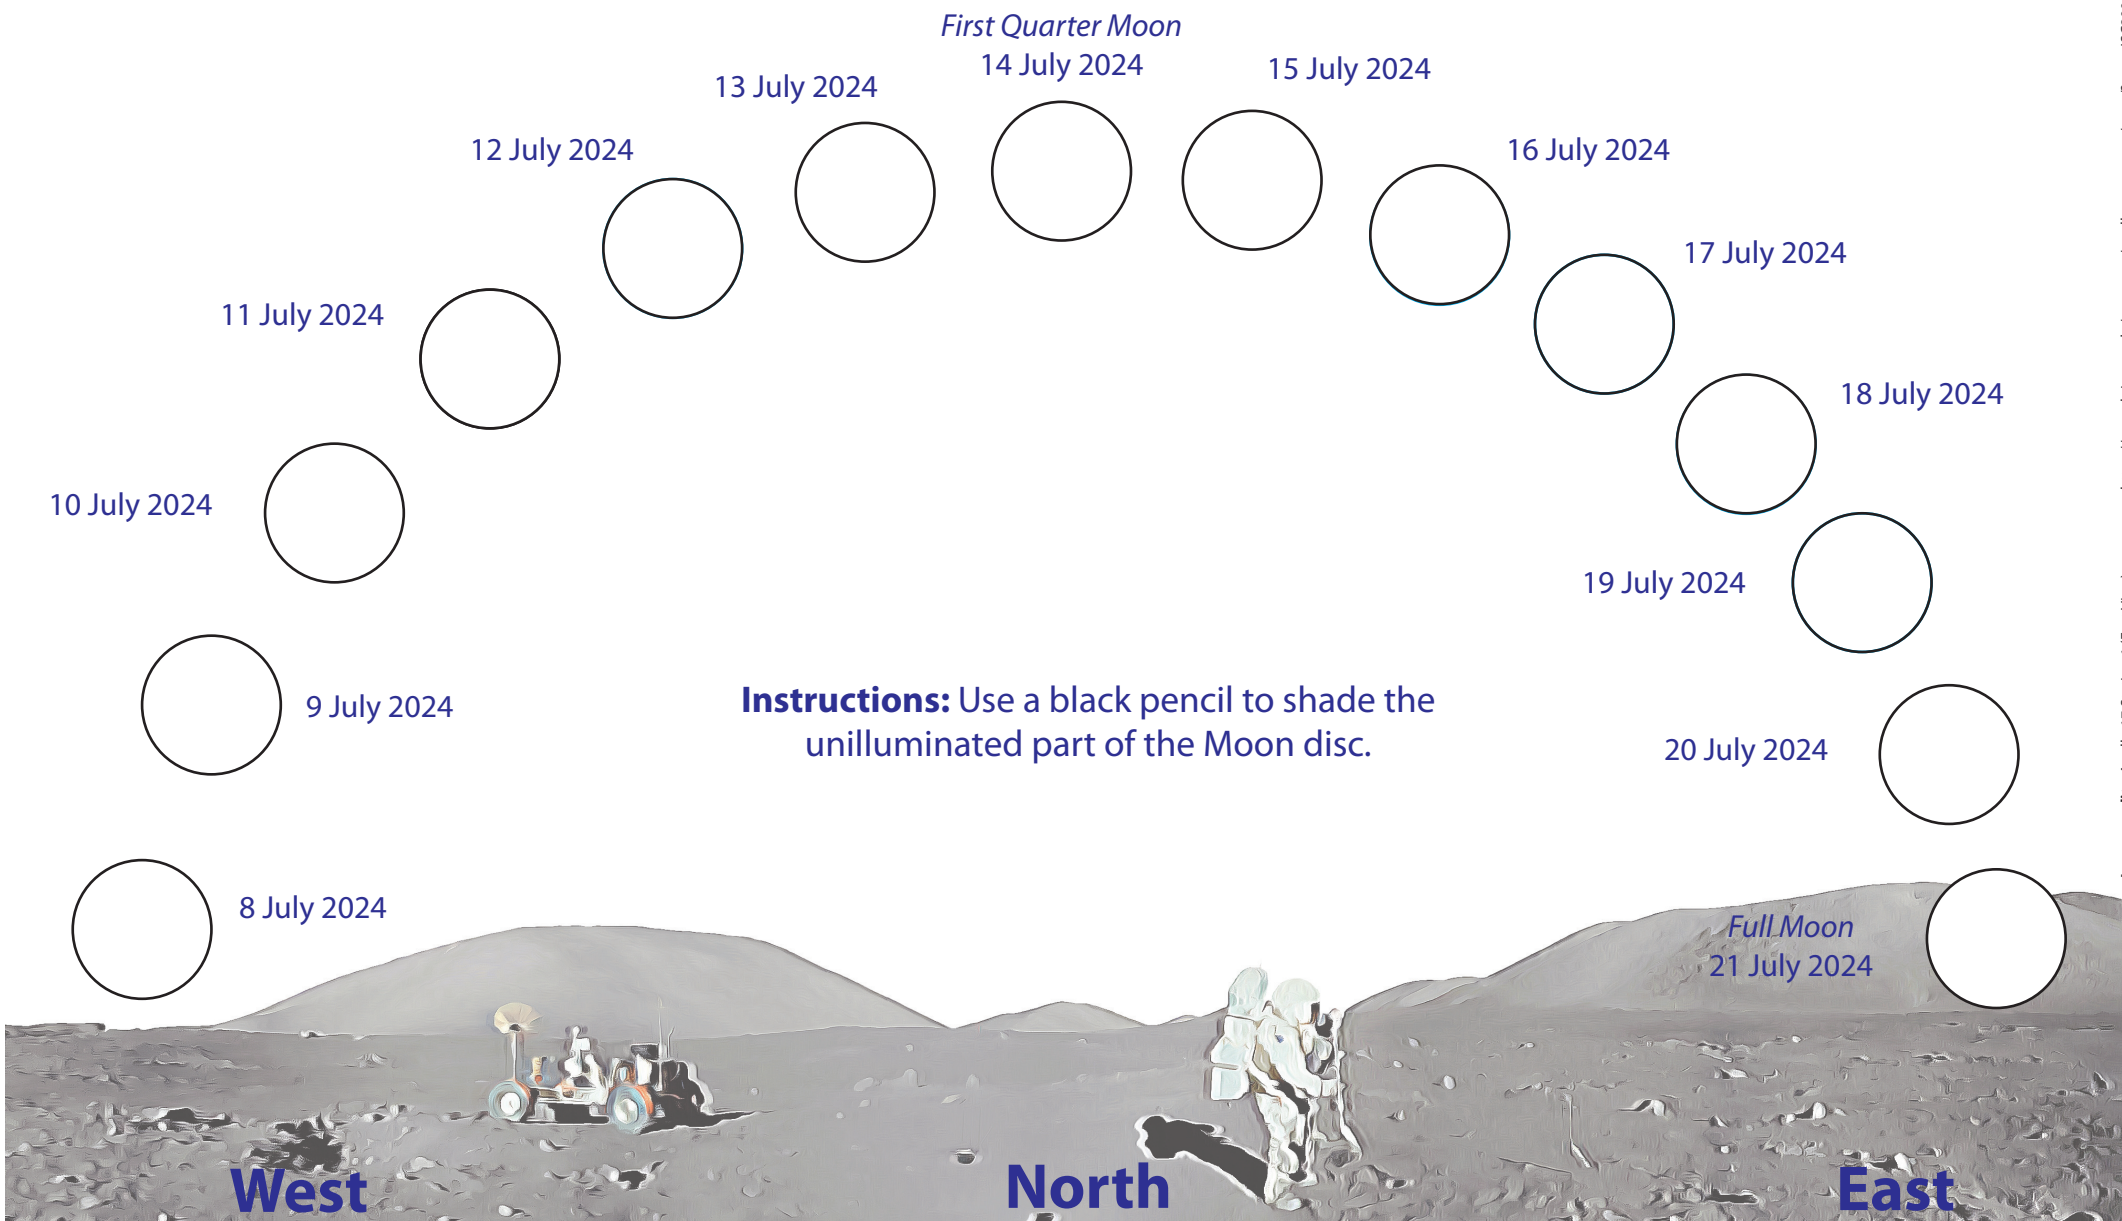

Moon Phase Recording Chart

July 2024

Website and outreach activities sponsored by

www.**EXTRAVISION**.com.au
 'Specialising in products that help you see better'

Image credits: Apollo 17 Station 1 (East View) panorama - https://www.jpl.nasa.edu/resources/apollopanoramas/pans/?pan=JSC2004e52773