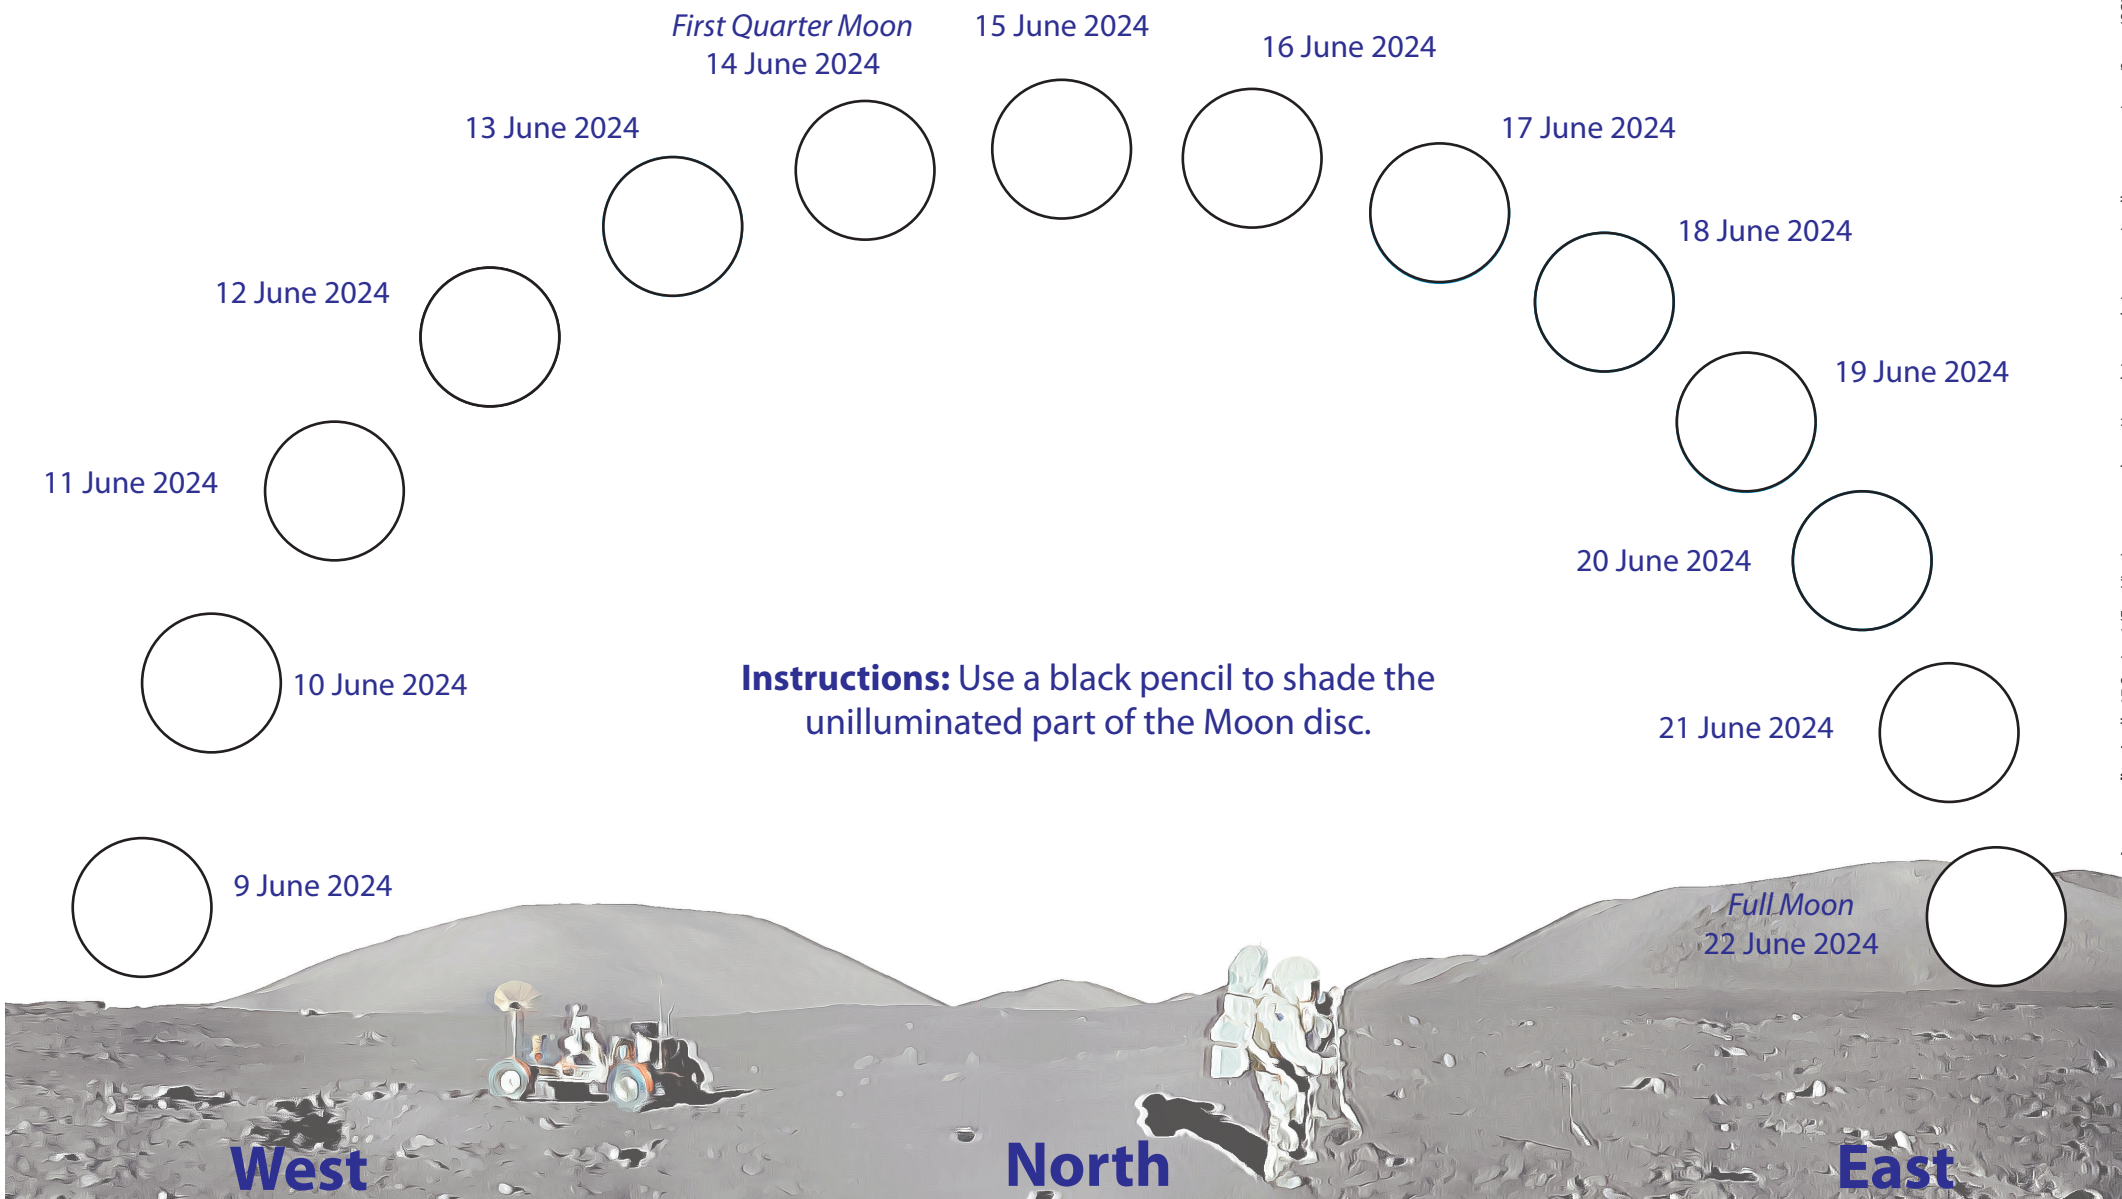

# Moon Phase Recording Chart

## June 2024

Website and outreach activities sponsored by

www.**EXTRAVISION**.com.au  
 'Specialising in products that help you see better'

Image credits: Apollo 17 Station 1 (East View) panorama - https://www.lpi.usra.edu/resources/apollopanoramas/pan=/pan=JSC2004e52773