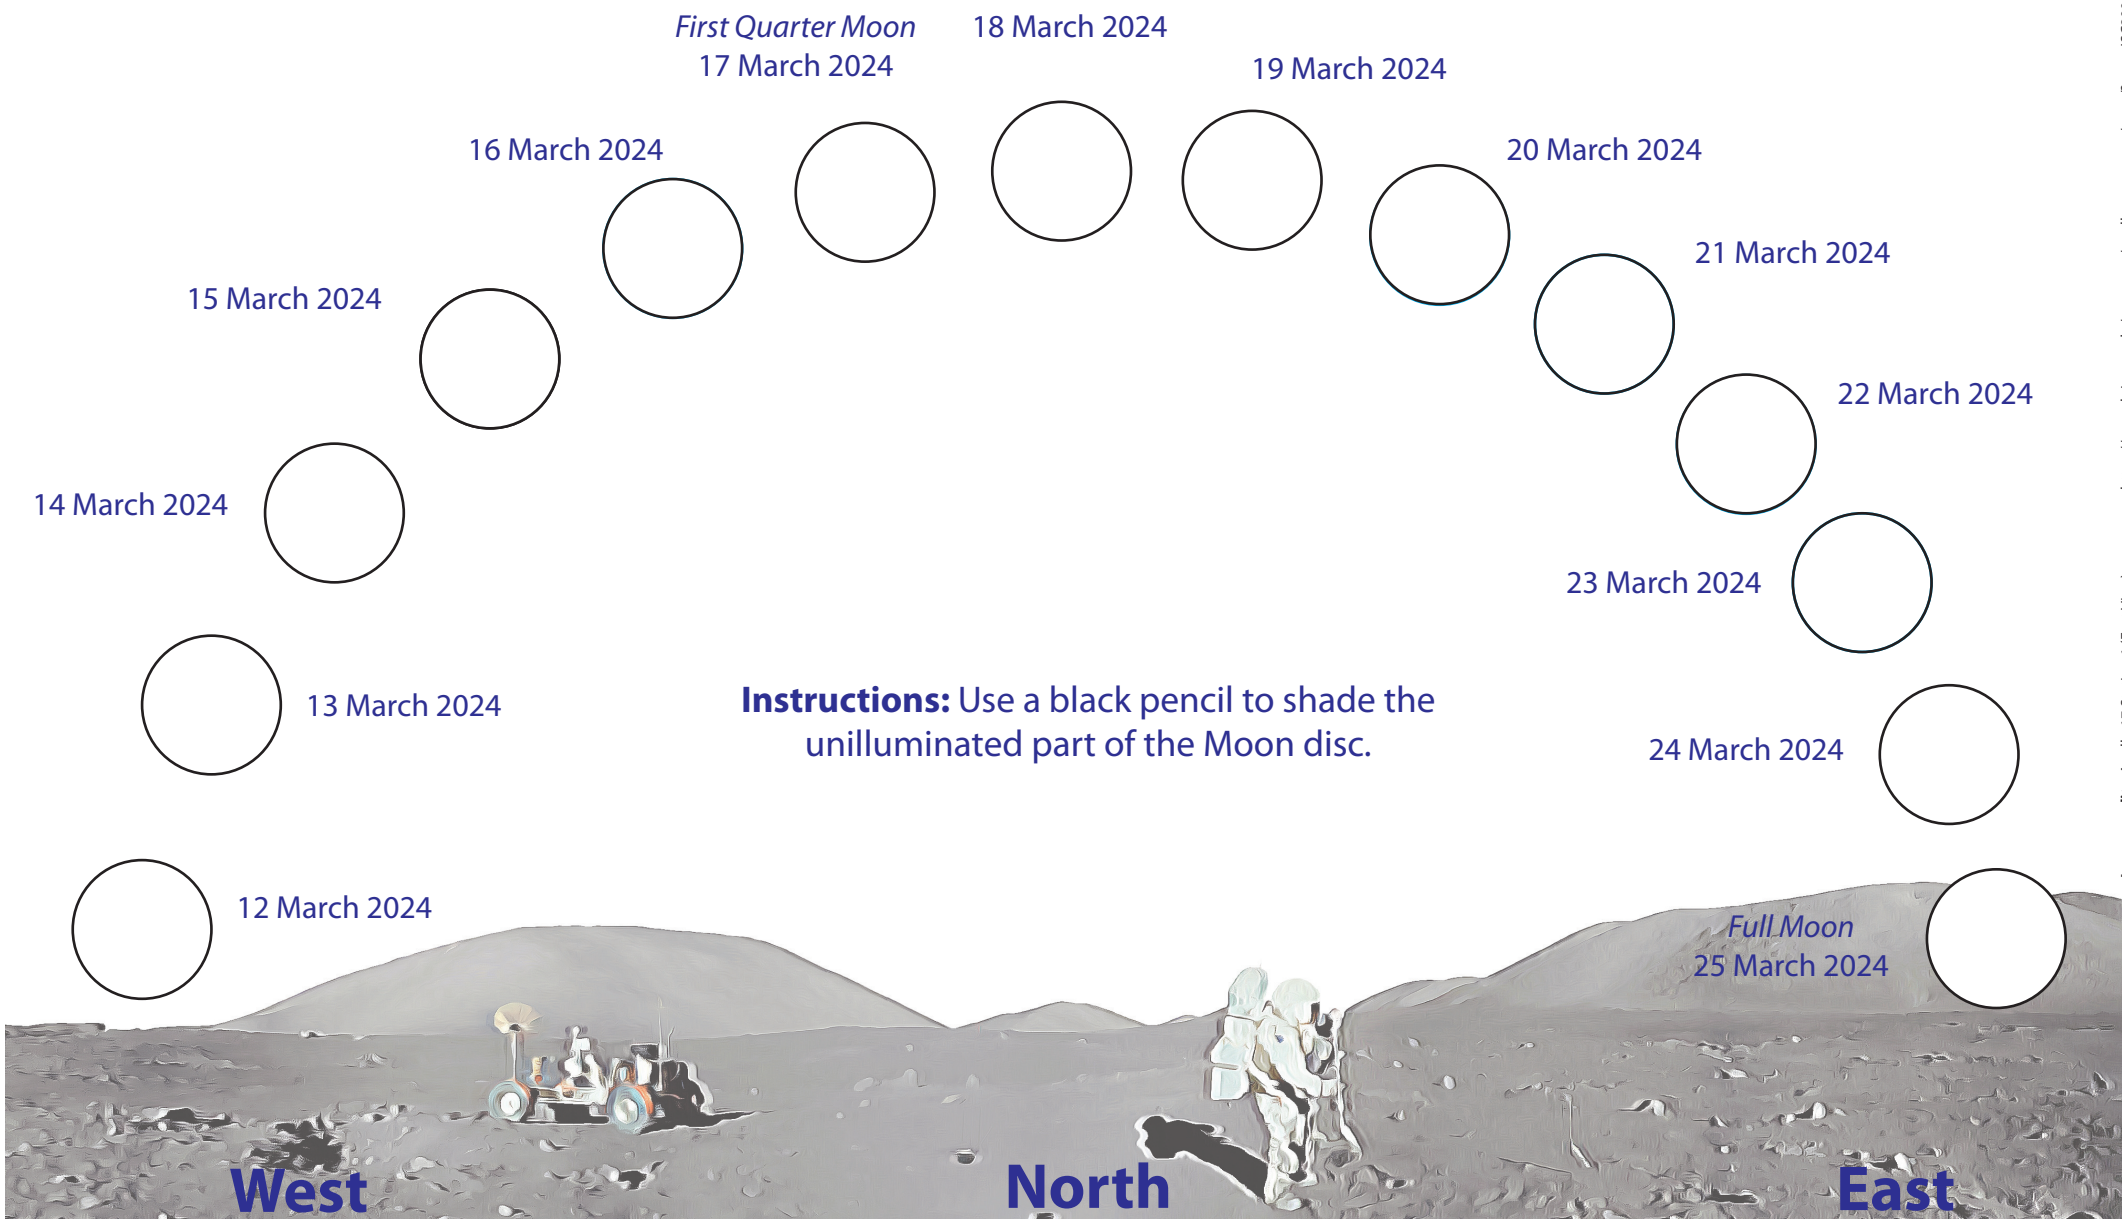

Moon Phase Recording Chart

March 2024

Website and outreach activities sponsored by

www.**EXTRAVISION**.com.au
 'Specialising in products that help you see better'

Image credits: Apollo 17 Station 1 (East View) panorama - <https://www.lpi.usra.edu/resources/apollopanoramas/pans/?pan=JSC2004e52773>