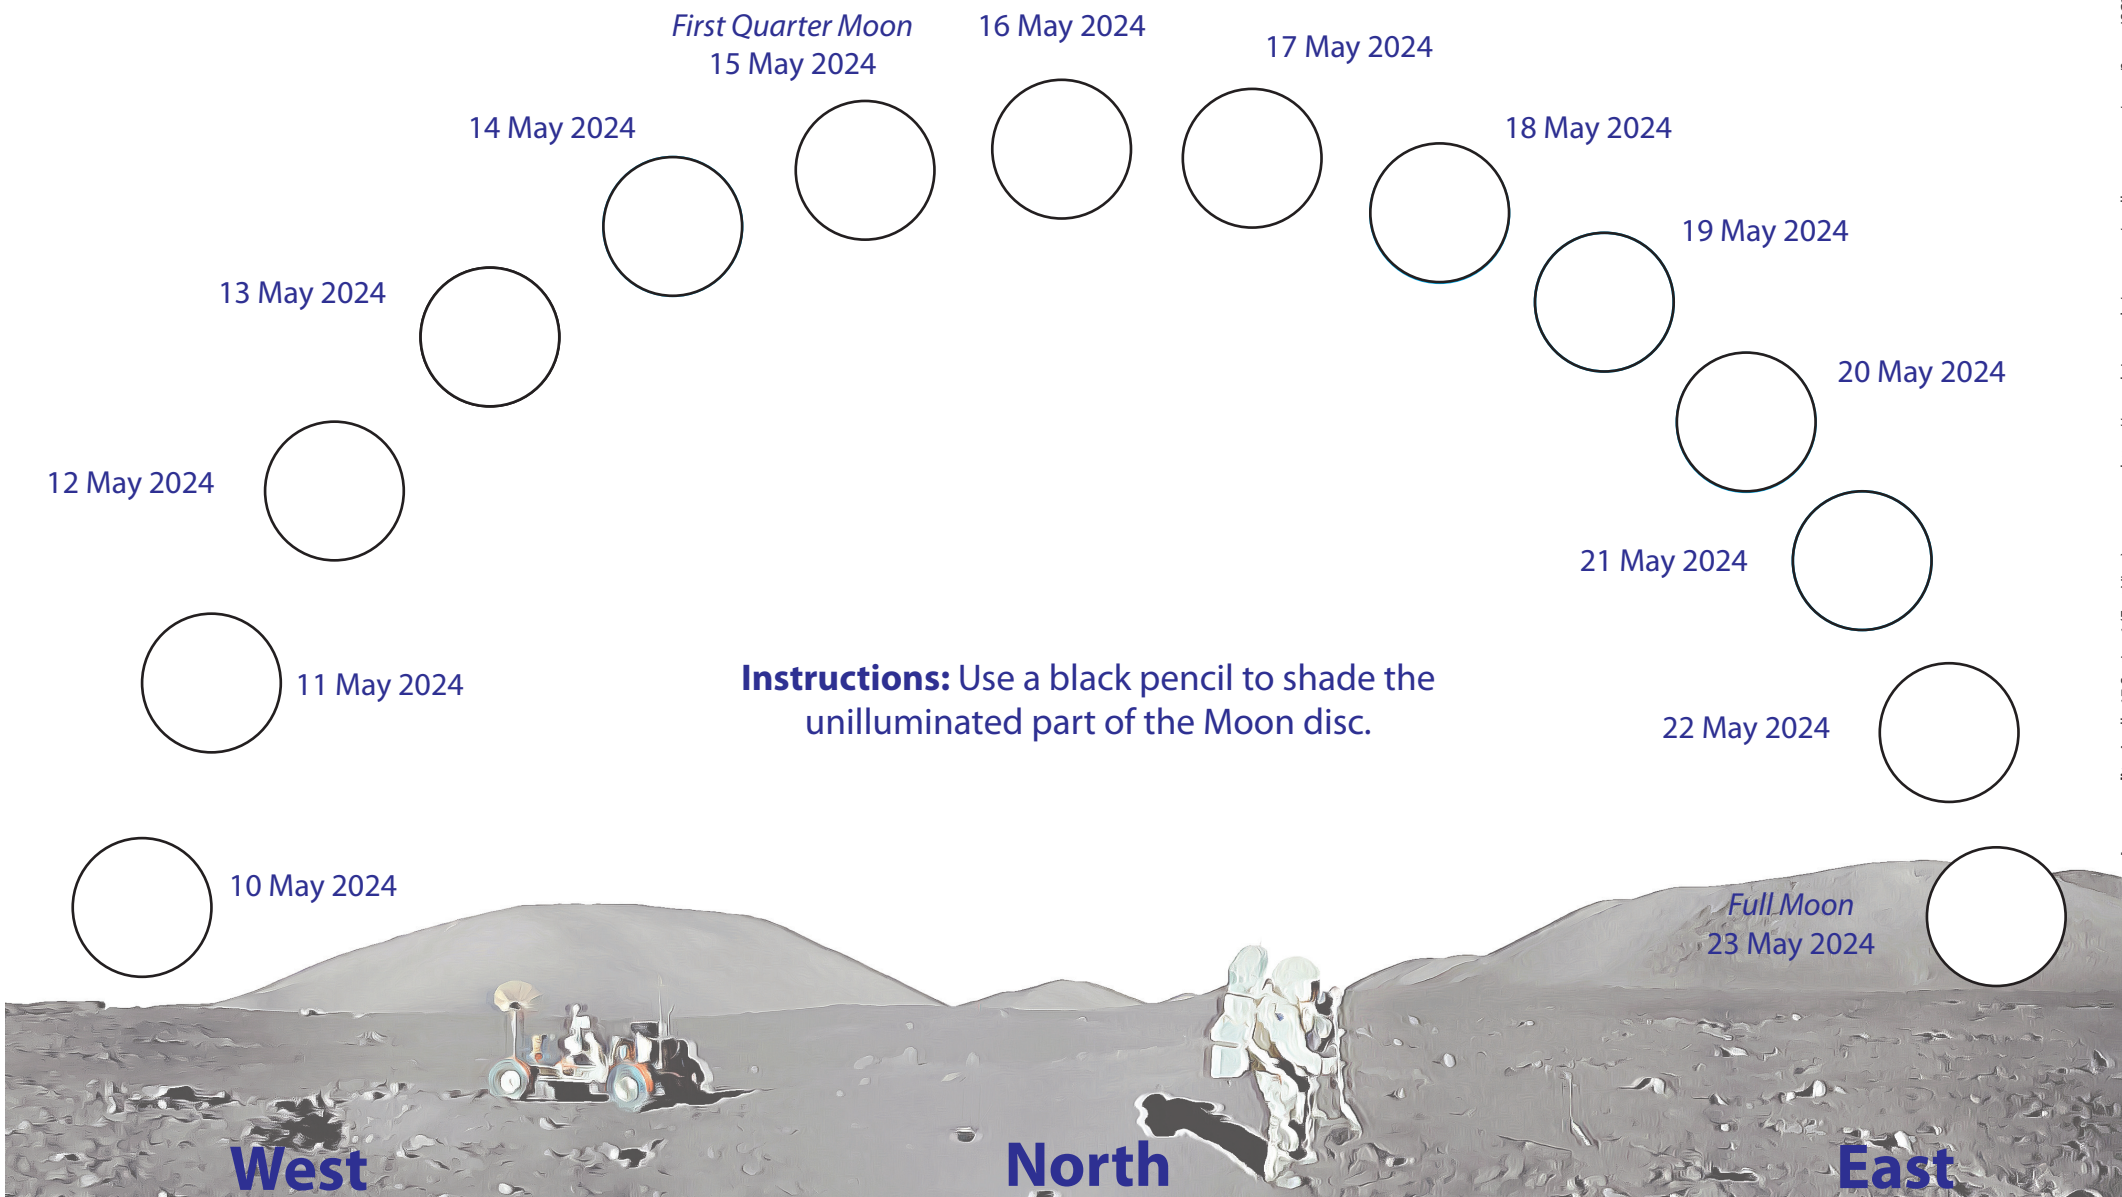

Moon Phase Recording Chart

May 2024

Website and outreach activities sponsored by

www.**EXTRAVISION**.com.au
 'Specialising in products that help you see better'

Image credits: Apollo 17 Station 1 (East View) panorama - https://www.lpi.usra.edu/resources/apollopanoramas/pans/?pan=JSC2004e52773