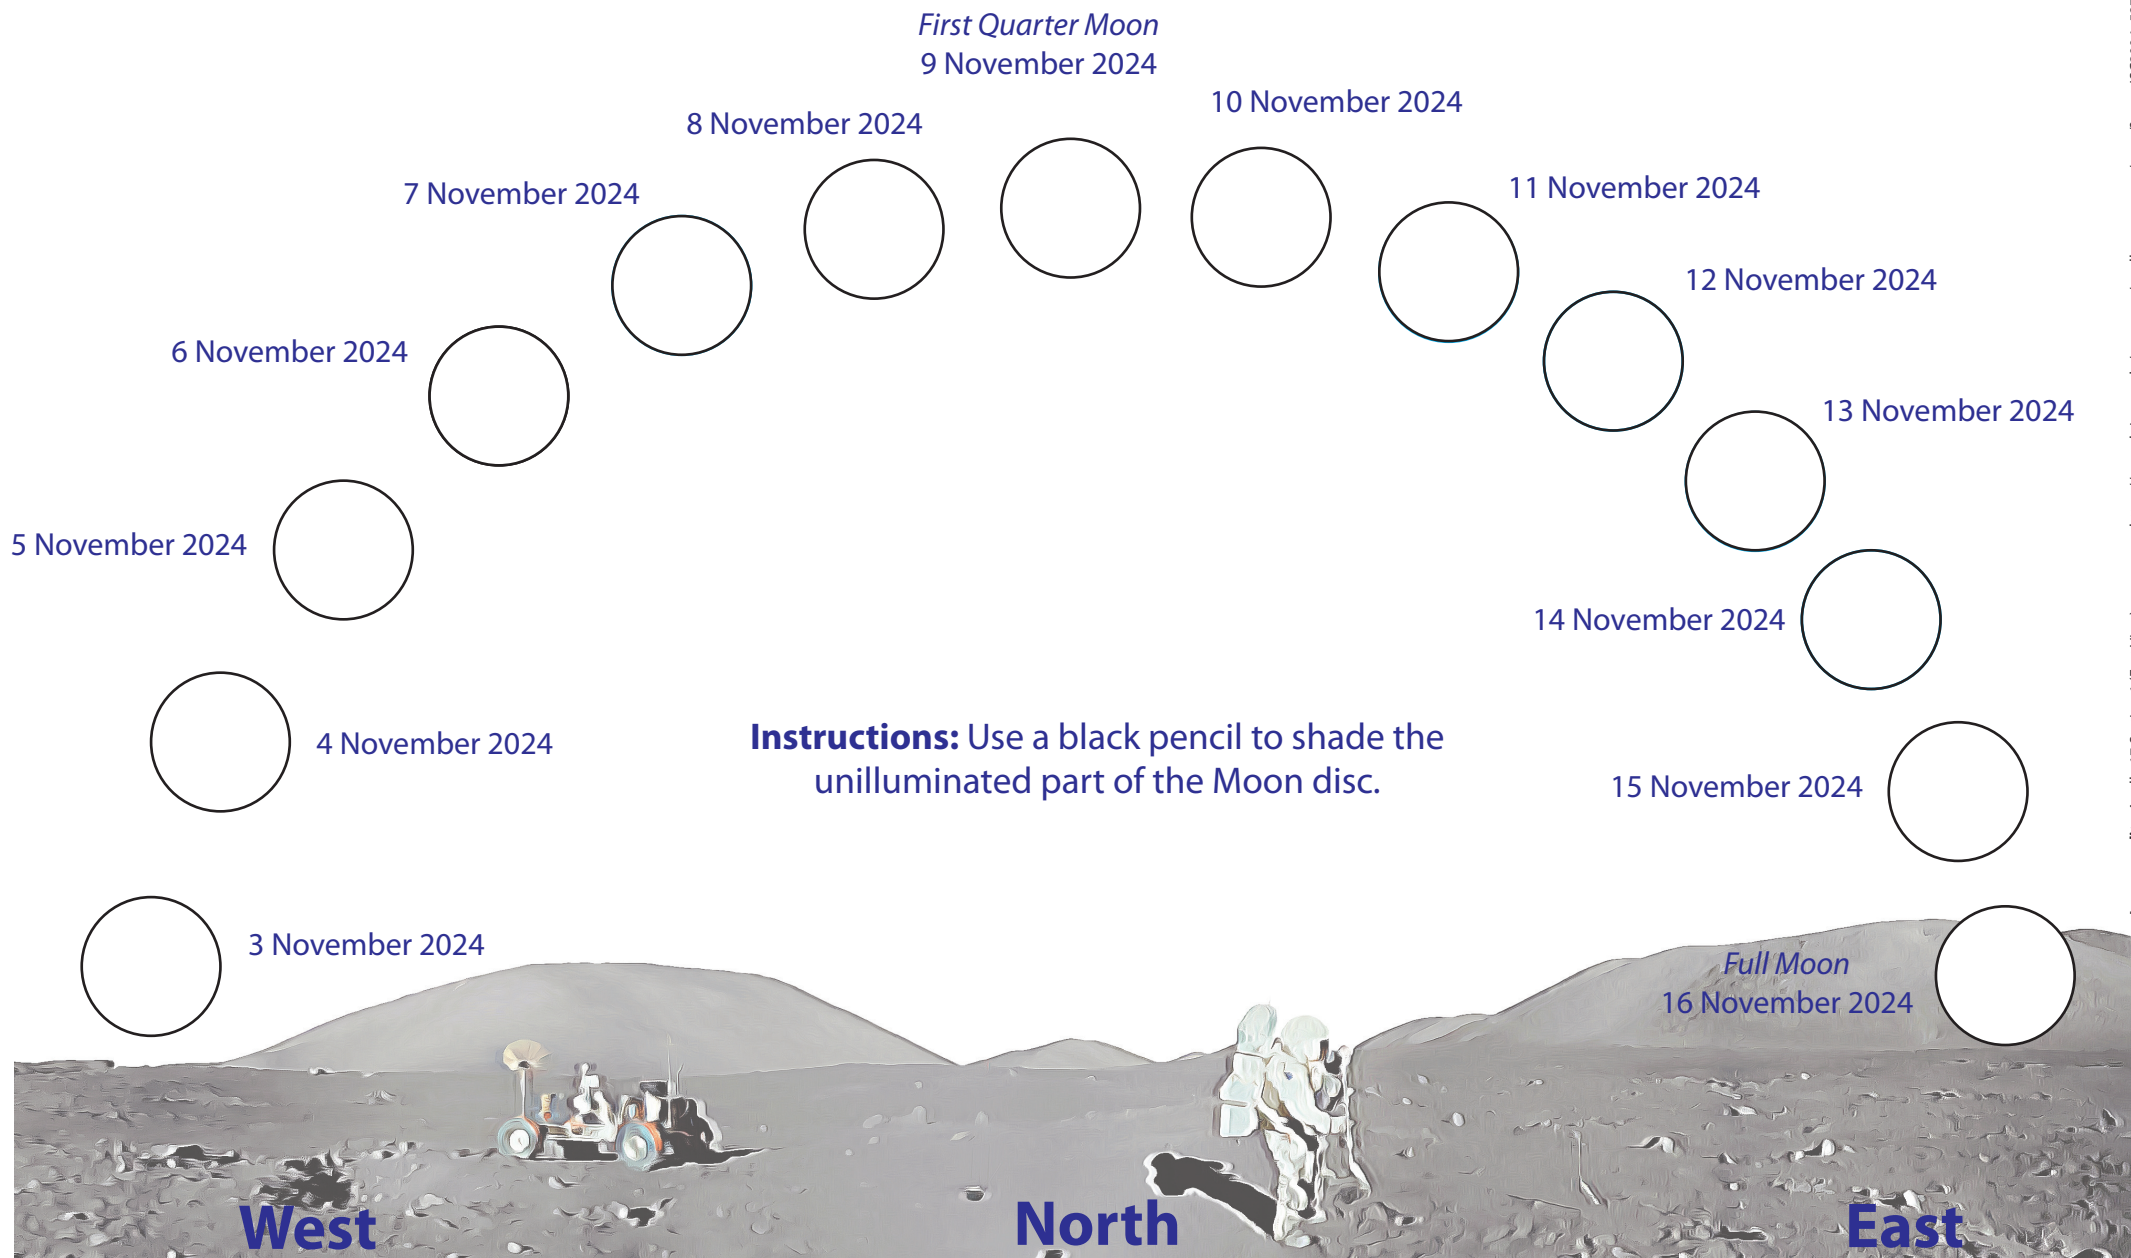

Moon Phase Recording Chart

November 2024

Website and outreach activities sponsored by

www.**EXTRAVISION**.com.au
 'Specialising in products that help you see better'

Image credits: Apollo 17 Station 1 (East View) panorama - https://www.jpl.nasa.edu/resources/apollopanoramas/?pan=JSC2004e52773