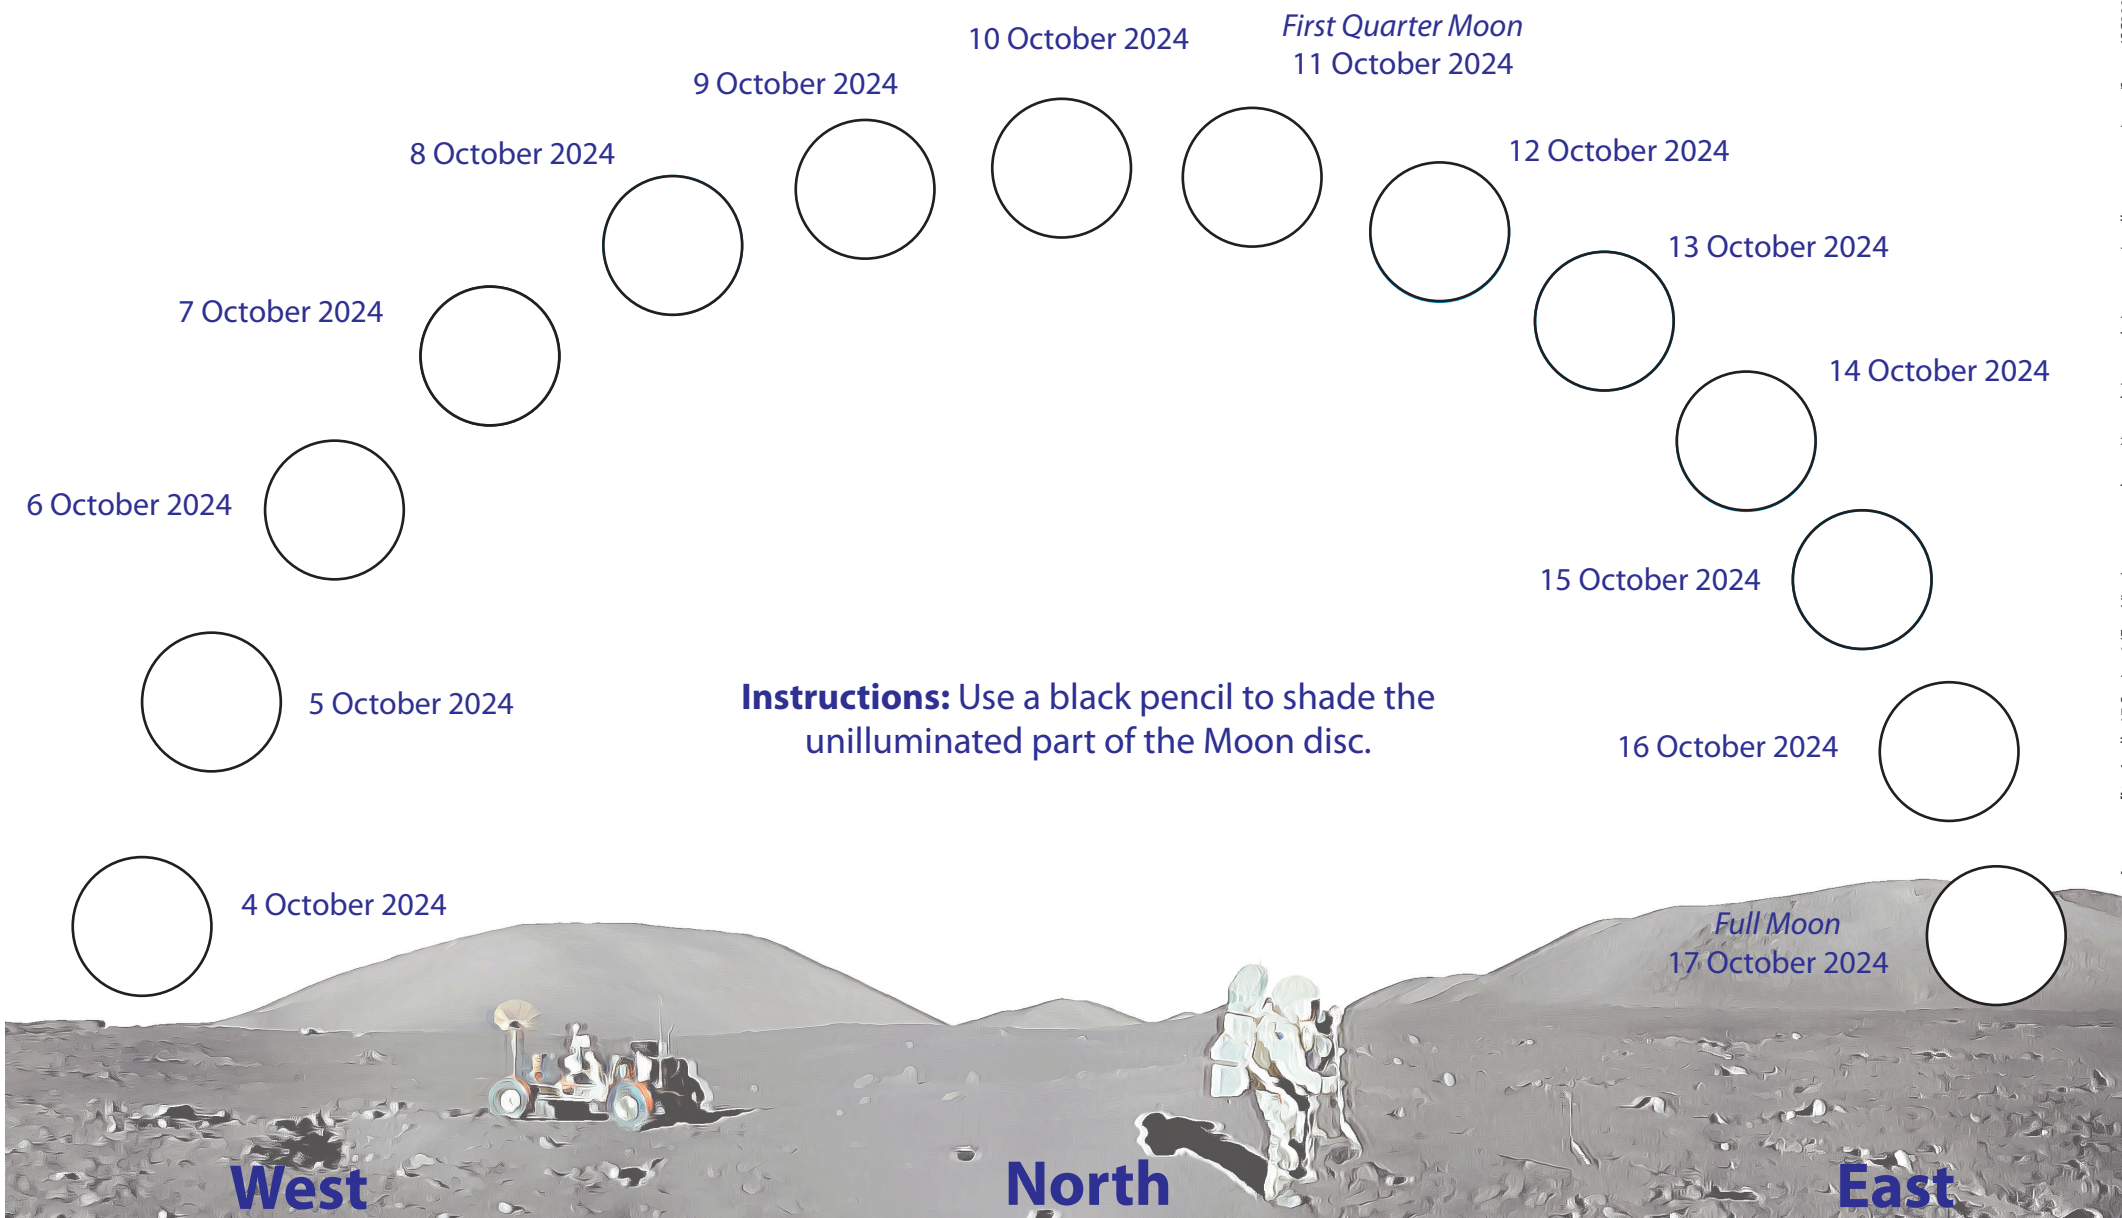

Moon Phase Recording Chart

October 2024

Website and outreach activities sponsored by

www.**EXTRAVISION**.com.au
 'Specialising in products that help you see better'

Instructions: Use a black pencil to shade the unilluminated part of the Moon disc.

Image credits: Apollo 17 Station 1 (East View) panorama - <https://www.jpl.nasa.edu/resources/apollopanoramas/pans/?pan=JSC2004e52773>