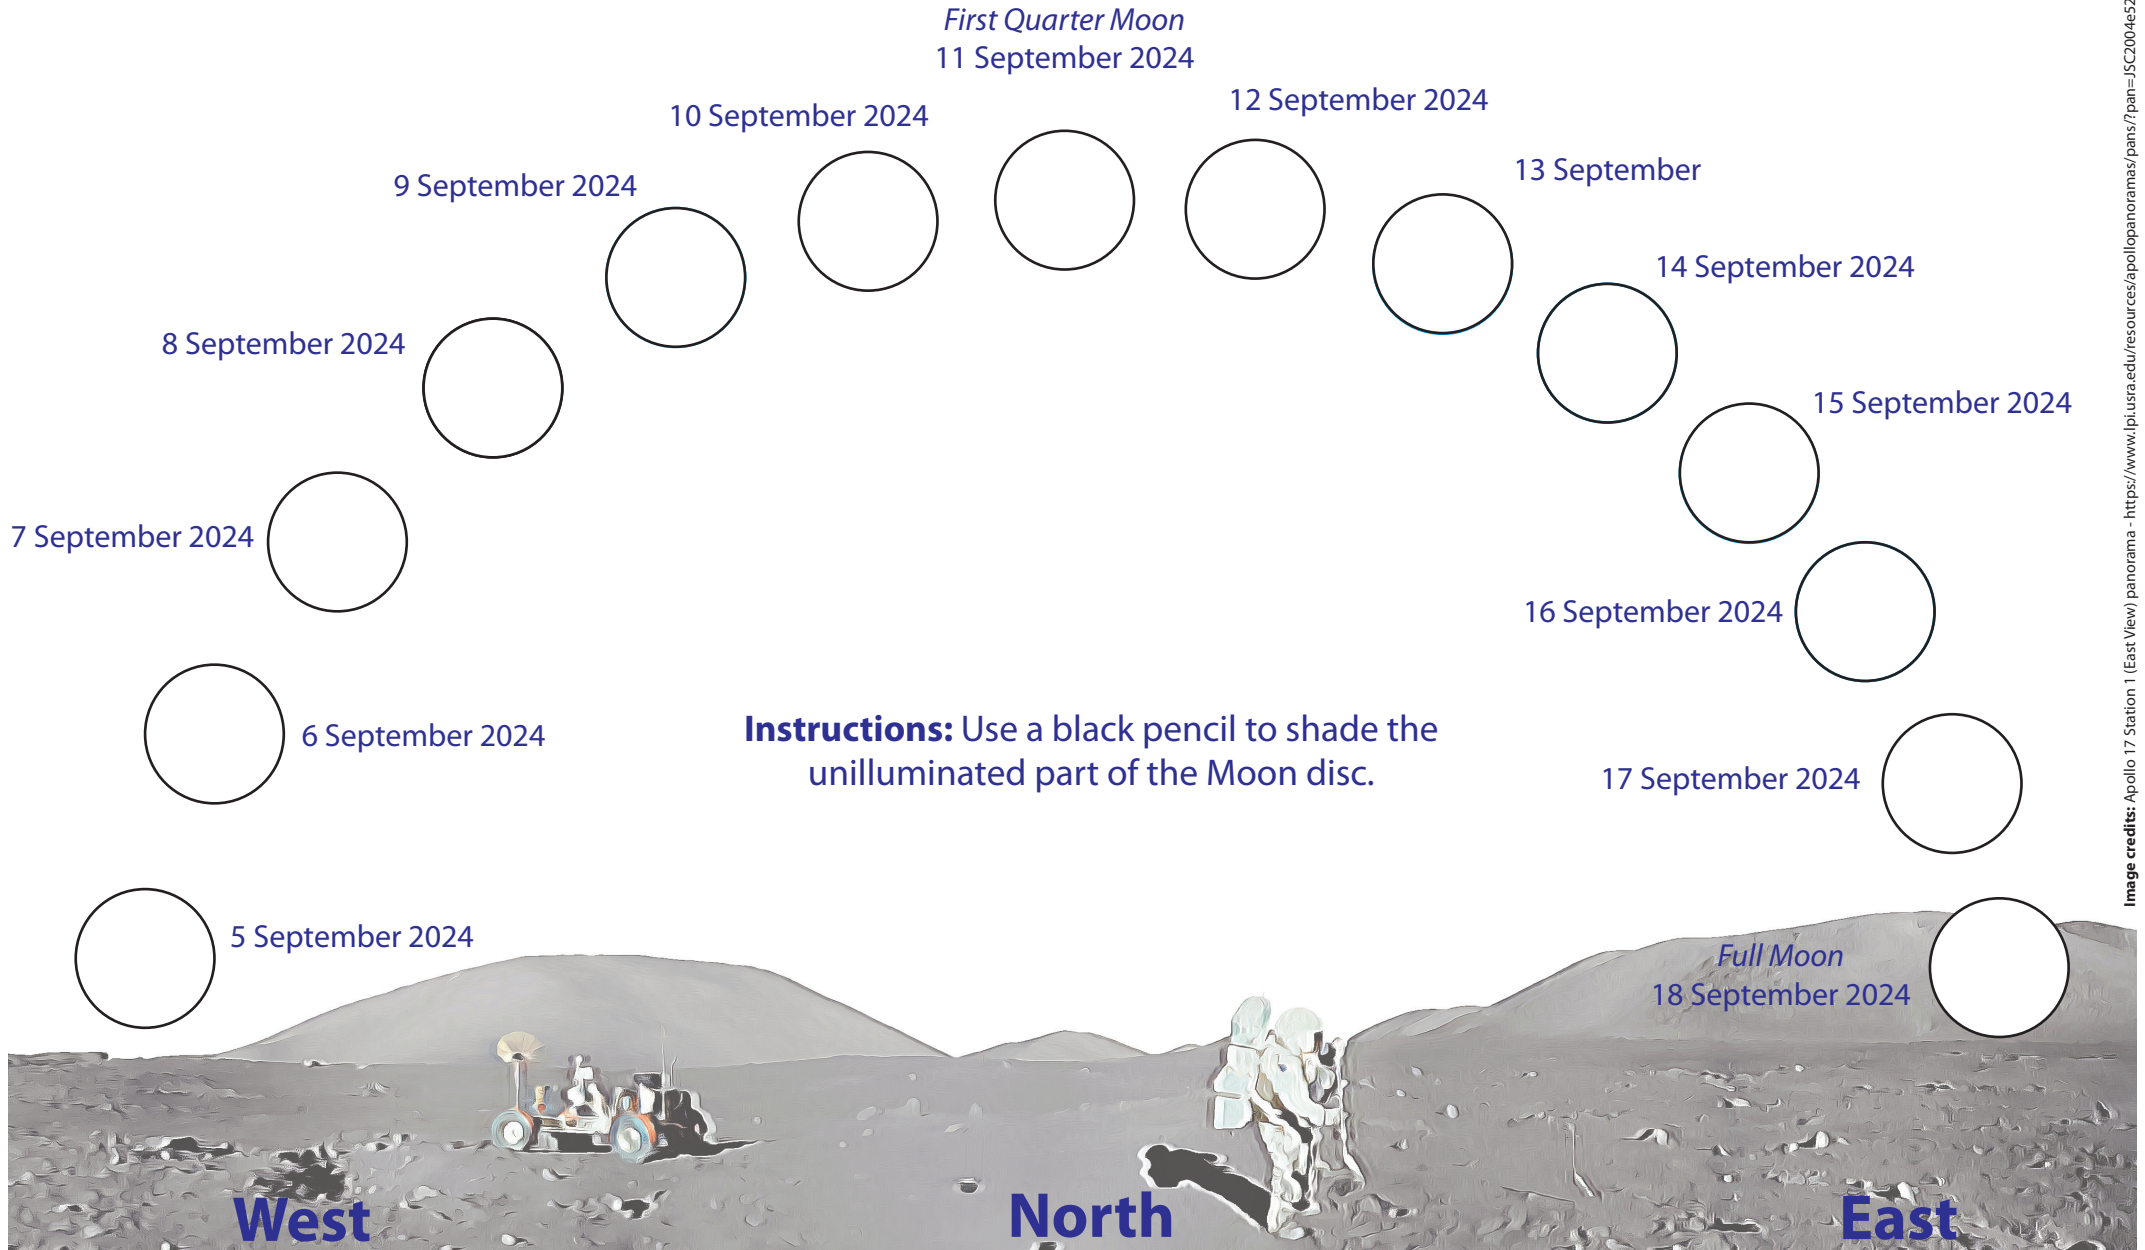

Moon Phase Recording Chart

September 2024

Website and outreach activities sponsored by

www.**EXTRAVISION**.com.au
 'Specialising in products that help you see better'

Image credits: Apollo 17 Station 1 (East View) panorama - <https://www.jpl.nasa.edu/resources/apollopanoramas/pans/?pan=JSC2004e52773>