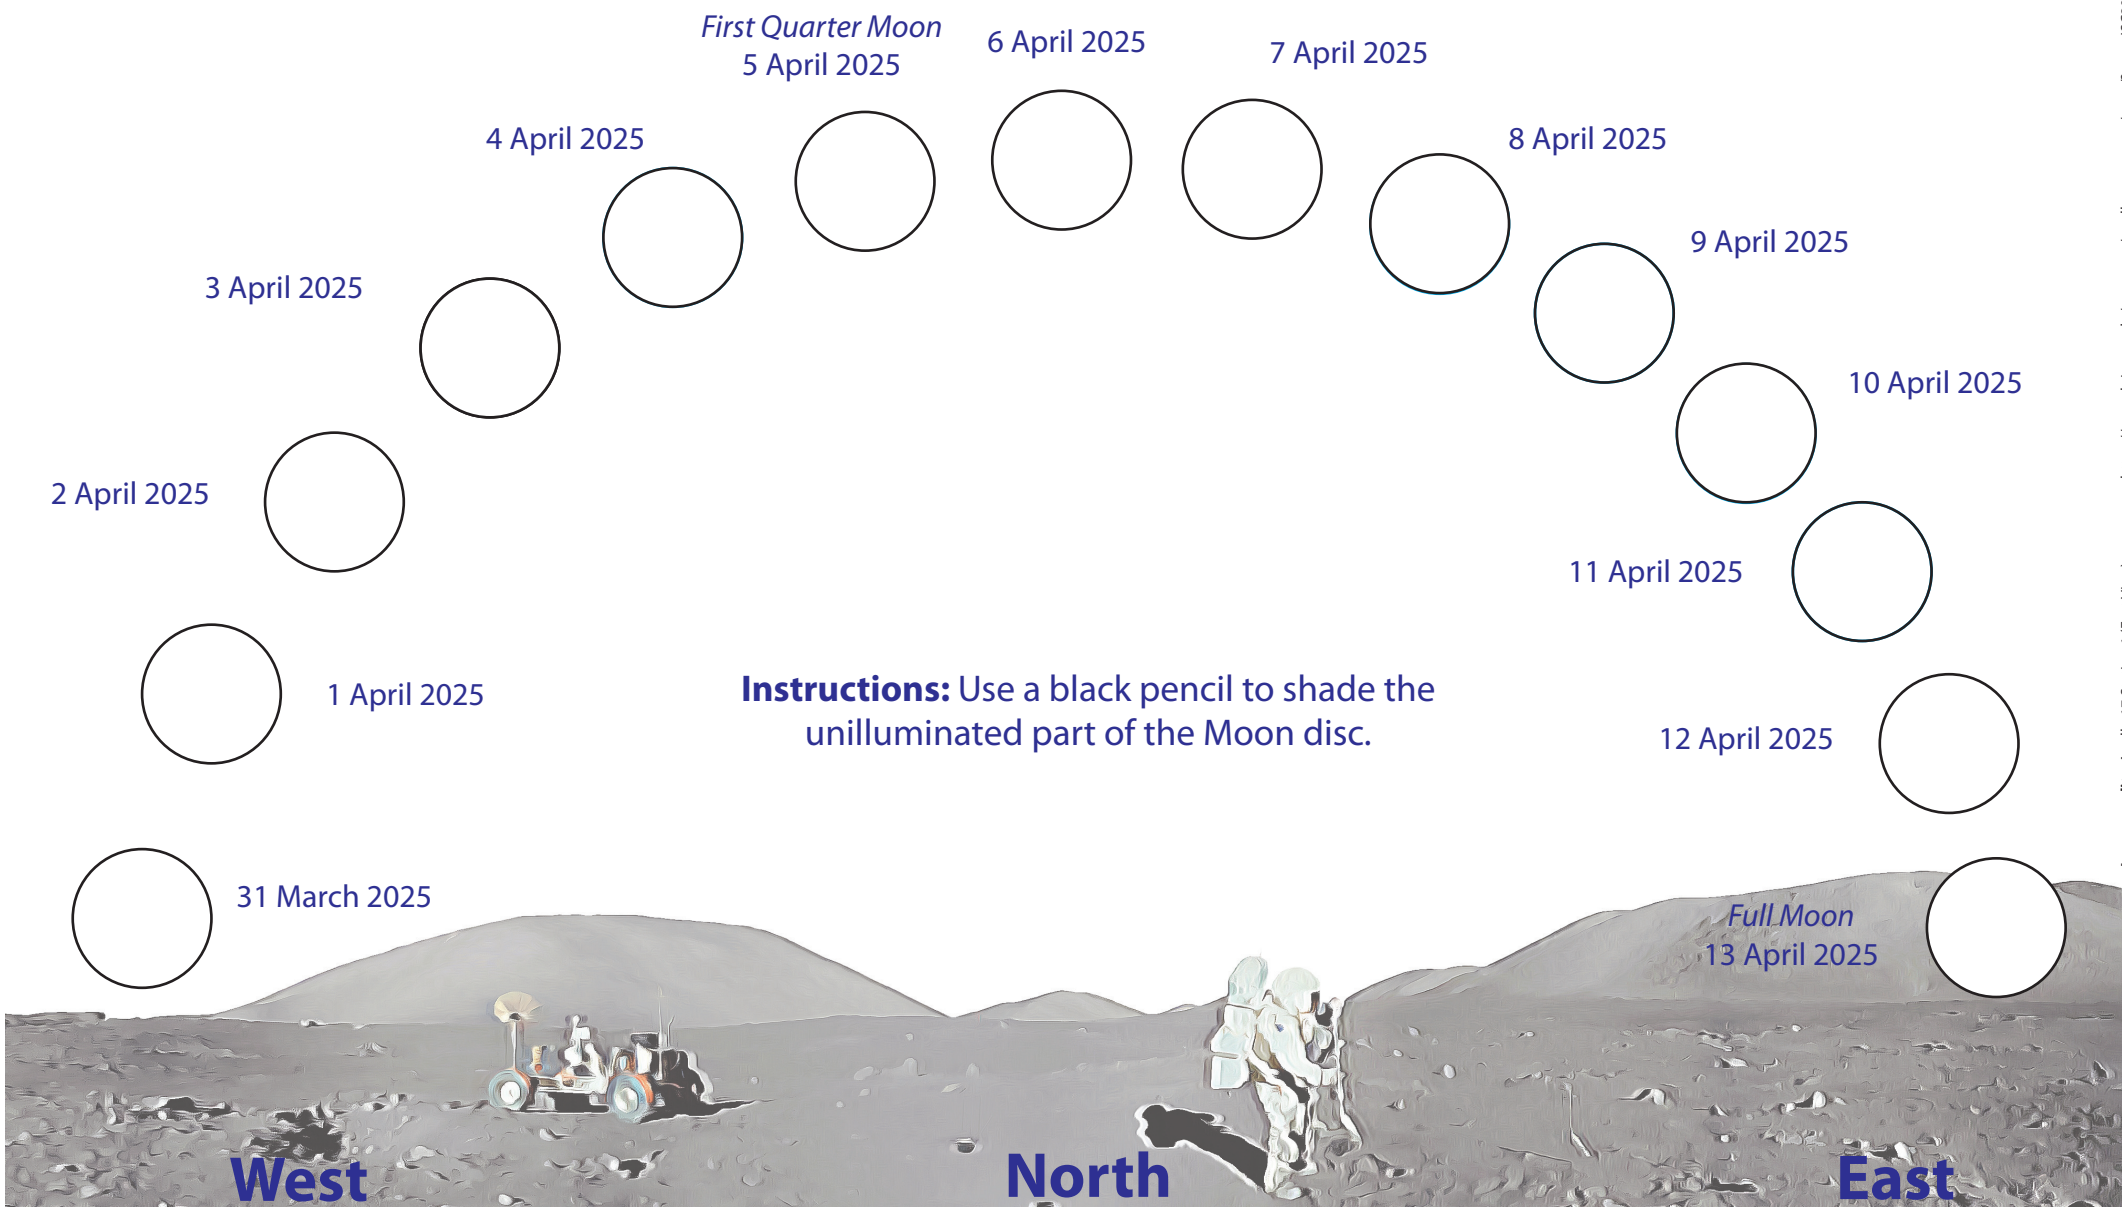

# Moon Phase Recording Chart

## April 2025

Image credits: Apollo 17 Station 1 (East View) panorama - <https://www.lpi.usra.edu/resources/apollopanoramas/pans/?pan=JSC2004e52773>