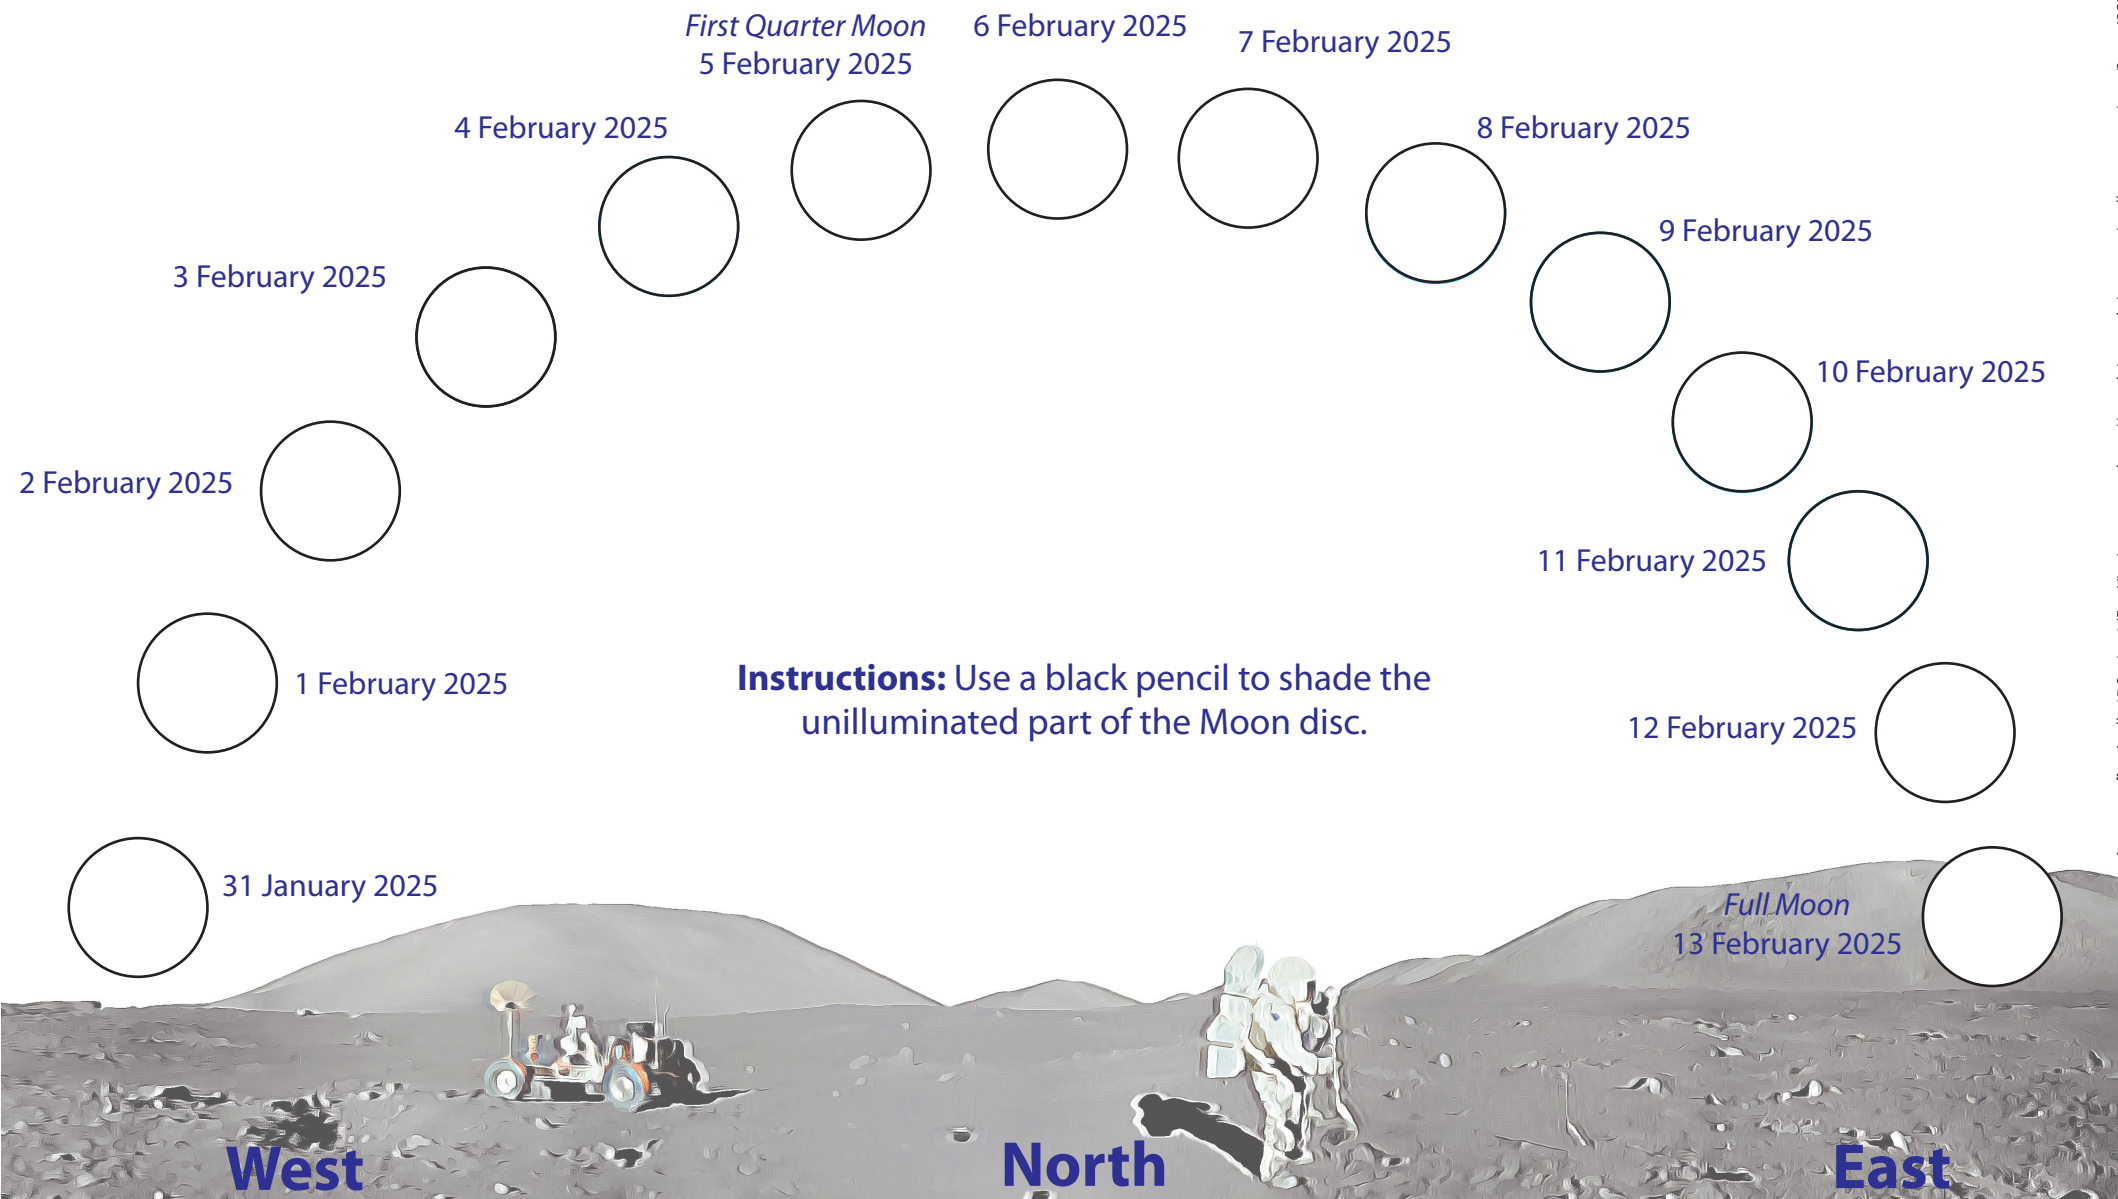

# Moon Phase Recording Chart

## February 2025

Website and outreach activities sponsored by

www.**EXTRAVISION**.com.au  
 'Specialising in products that help you see better'

Image credits: Apollo 17 Station 1 (East View) panorama - <https://www.lpi.usra.edu/resources/apollopanoramas/pans/?pan=JSC2004e52773>