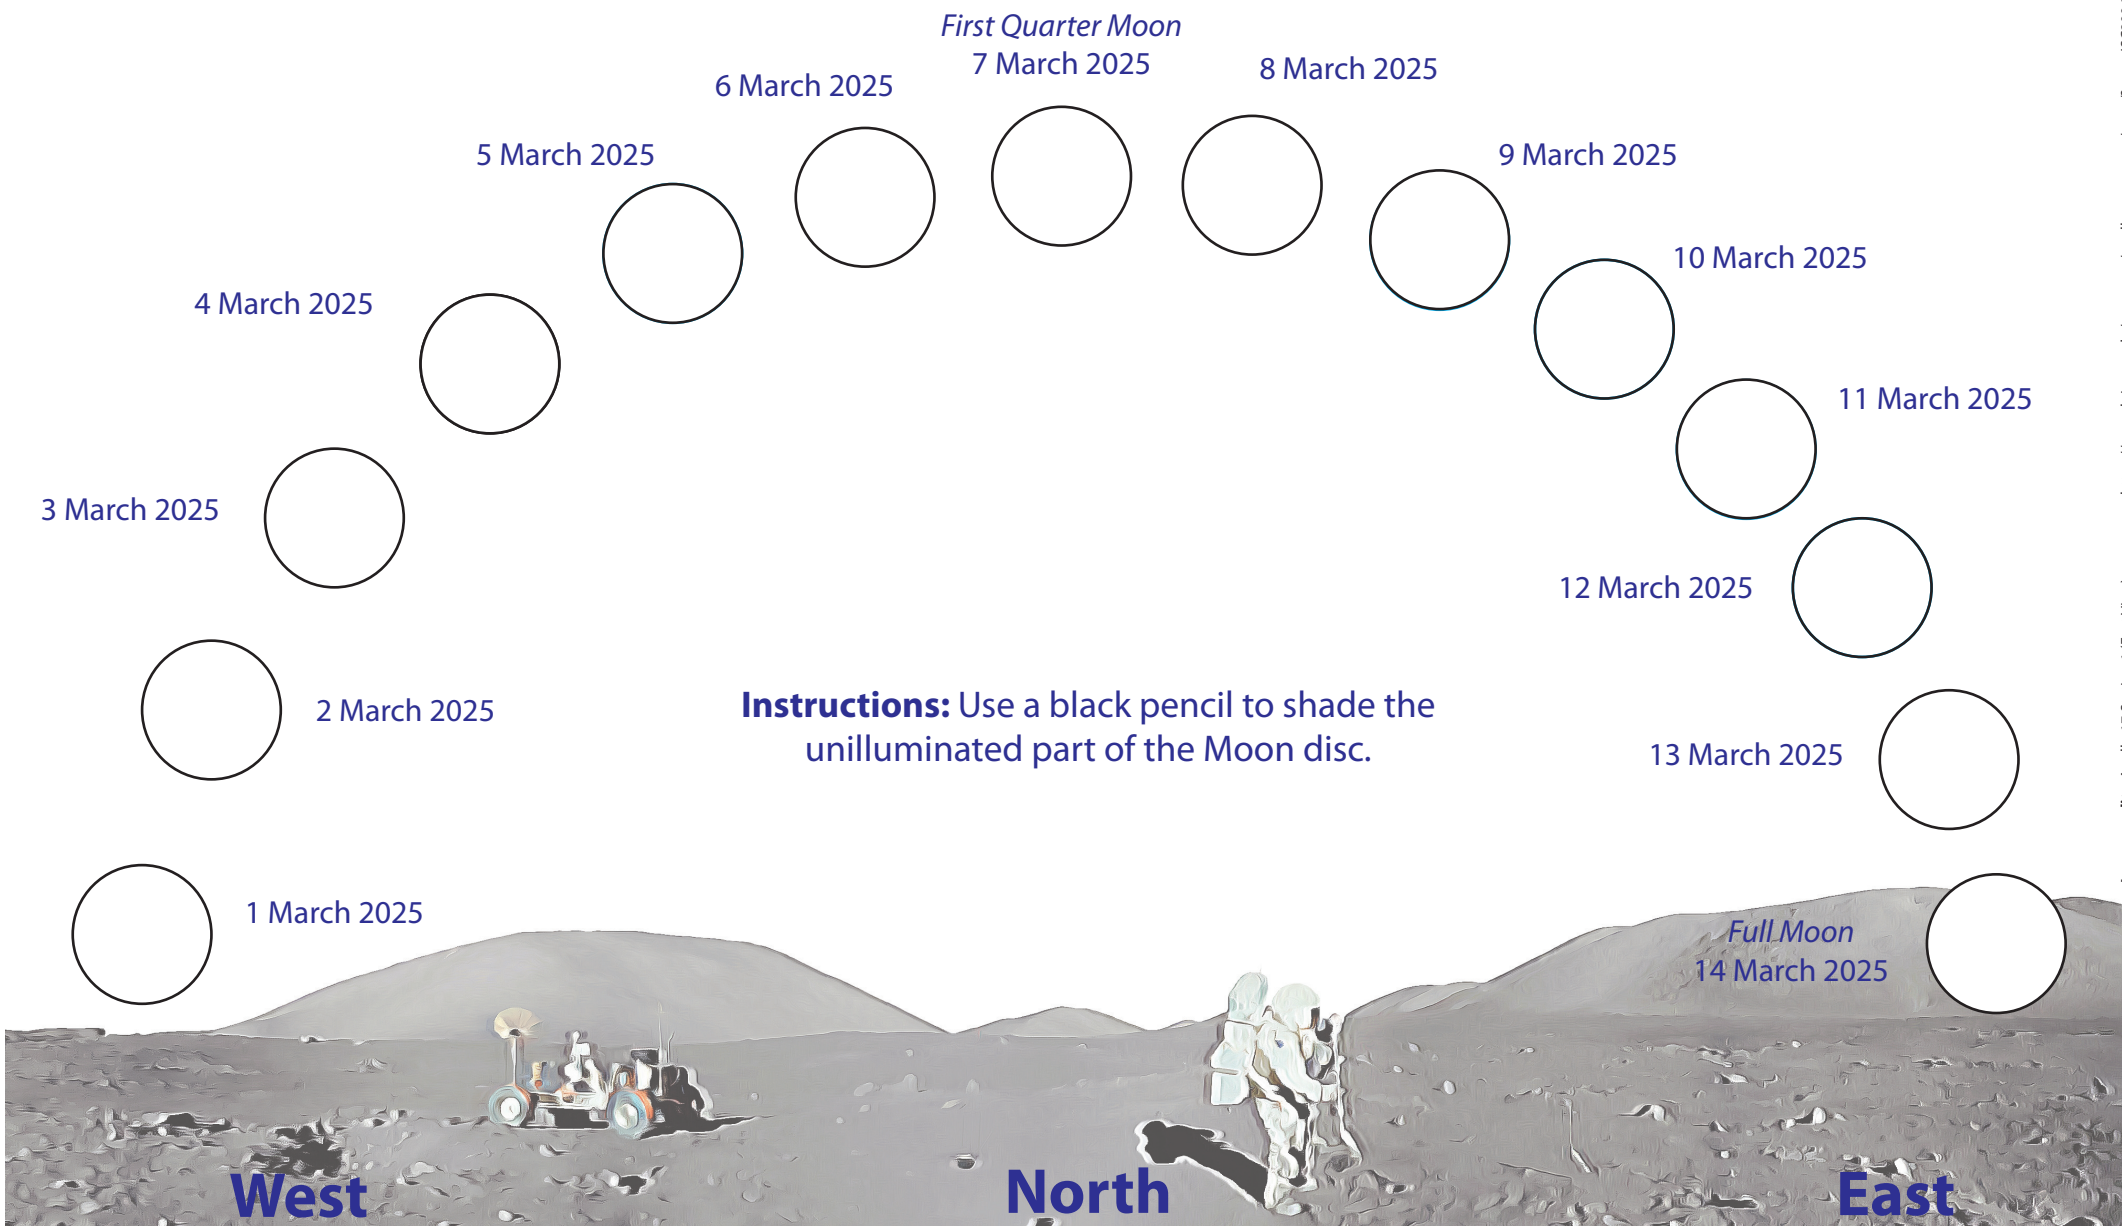

Moon Phase Recording Chart

March 2025

Website and outreach activities sponsored by

www.**EXTRAVISION**.com.au
 'Specialising in products that help you see better'

Image credits: Apollo 17 Station 1 (East View) panorama - <https://www.lpi.usra.edu/resources/apollopanoramas/pans/?pan=JSC2004e52773>