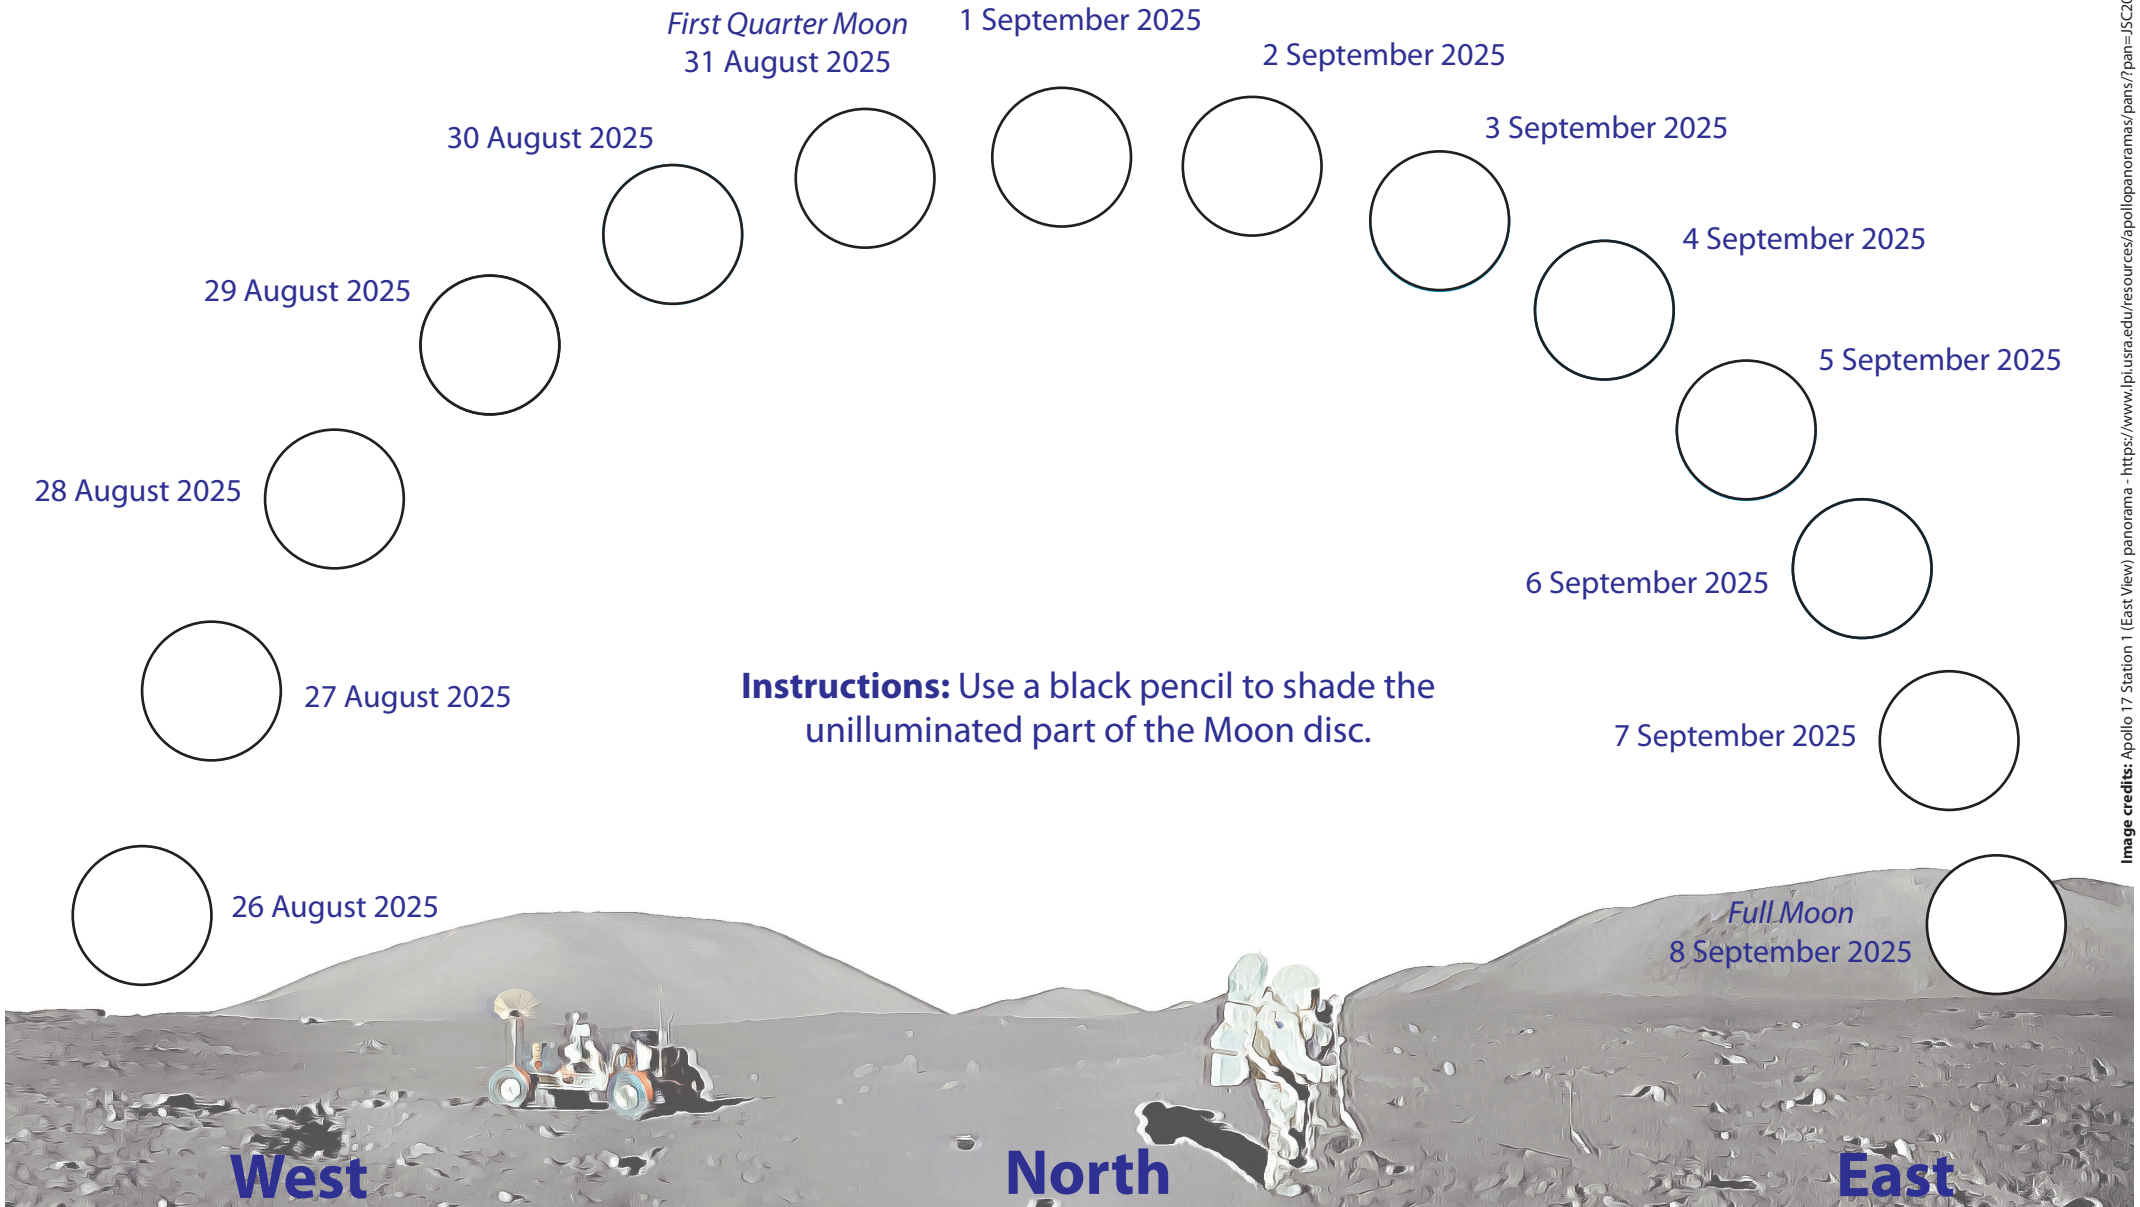

Moon Phase Recording Chart

August to September 2025

Website and outreach activities sponsored by

www.**EXTRAVISION**.com.au
 'Specialising in products that help you see better'

Image credits: Apollo 17 Station 1 (East View) panorama - https://www.jpl.nasa.edu/resources/apollopanoramas/pans/?pan=JSC2004e52773