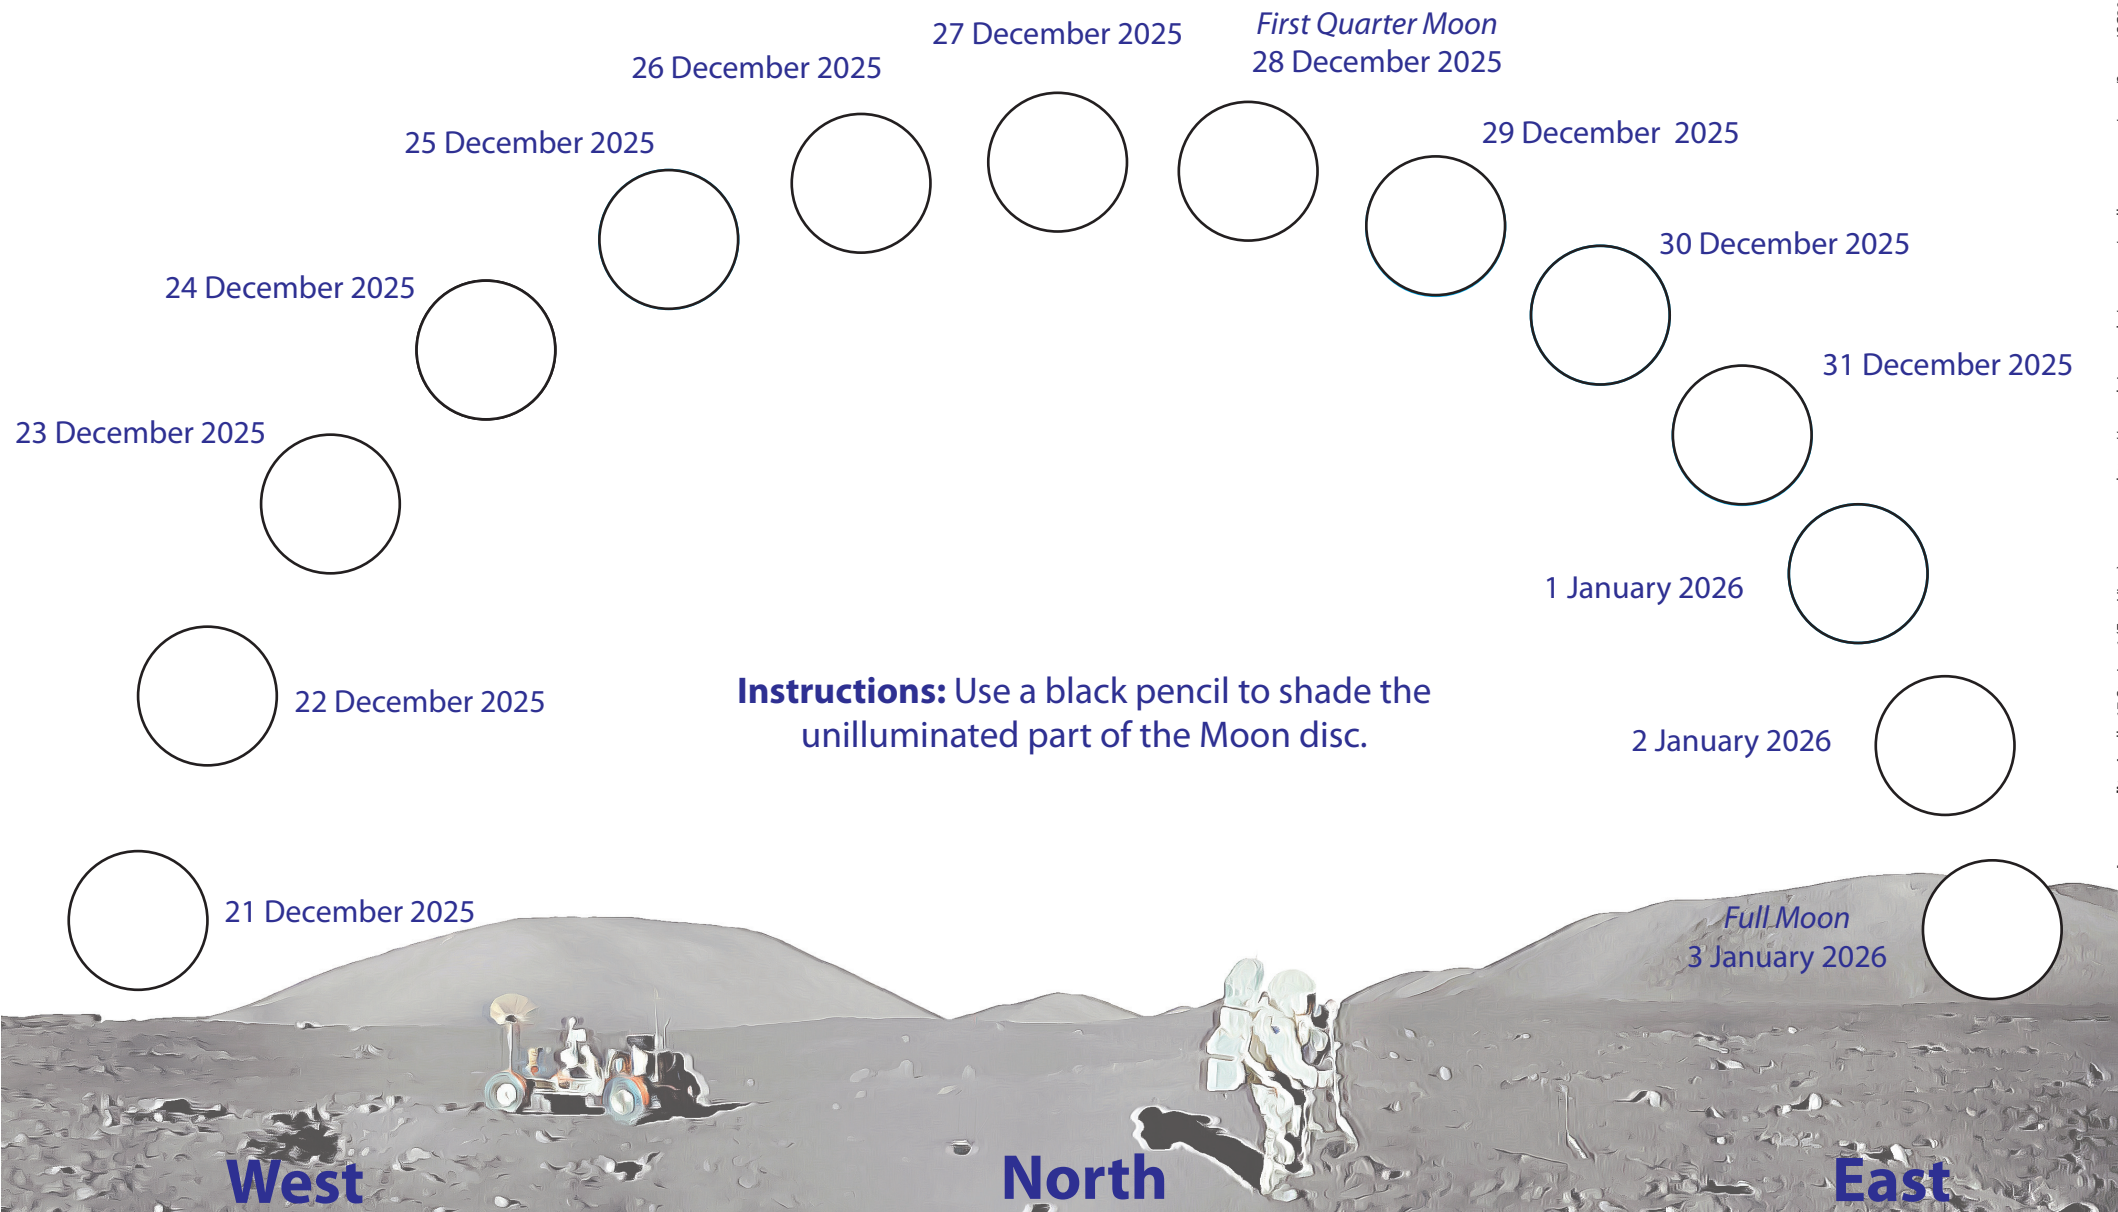

# Moon Phase Recording Chart

## December 2025 to January 2026

Website and outreach activities sponsored by

www.**EXTRAVISION**.com.au  
 'Specialising in products that help you see better'

Image credits: Apollo 17 Station 1 (East View) panorama - <https://www.lpi.usra.edu/resources/apollopanoramas/>; pan=JSC2004e52773