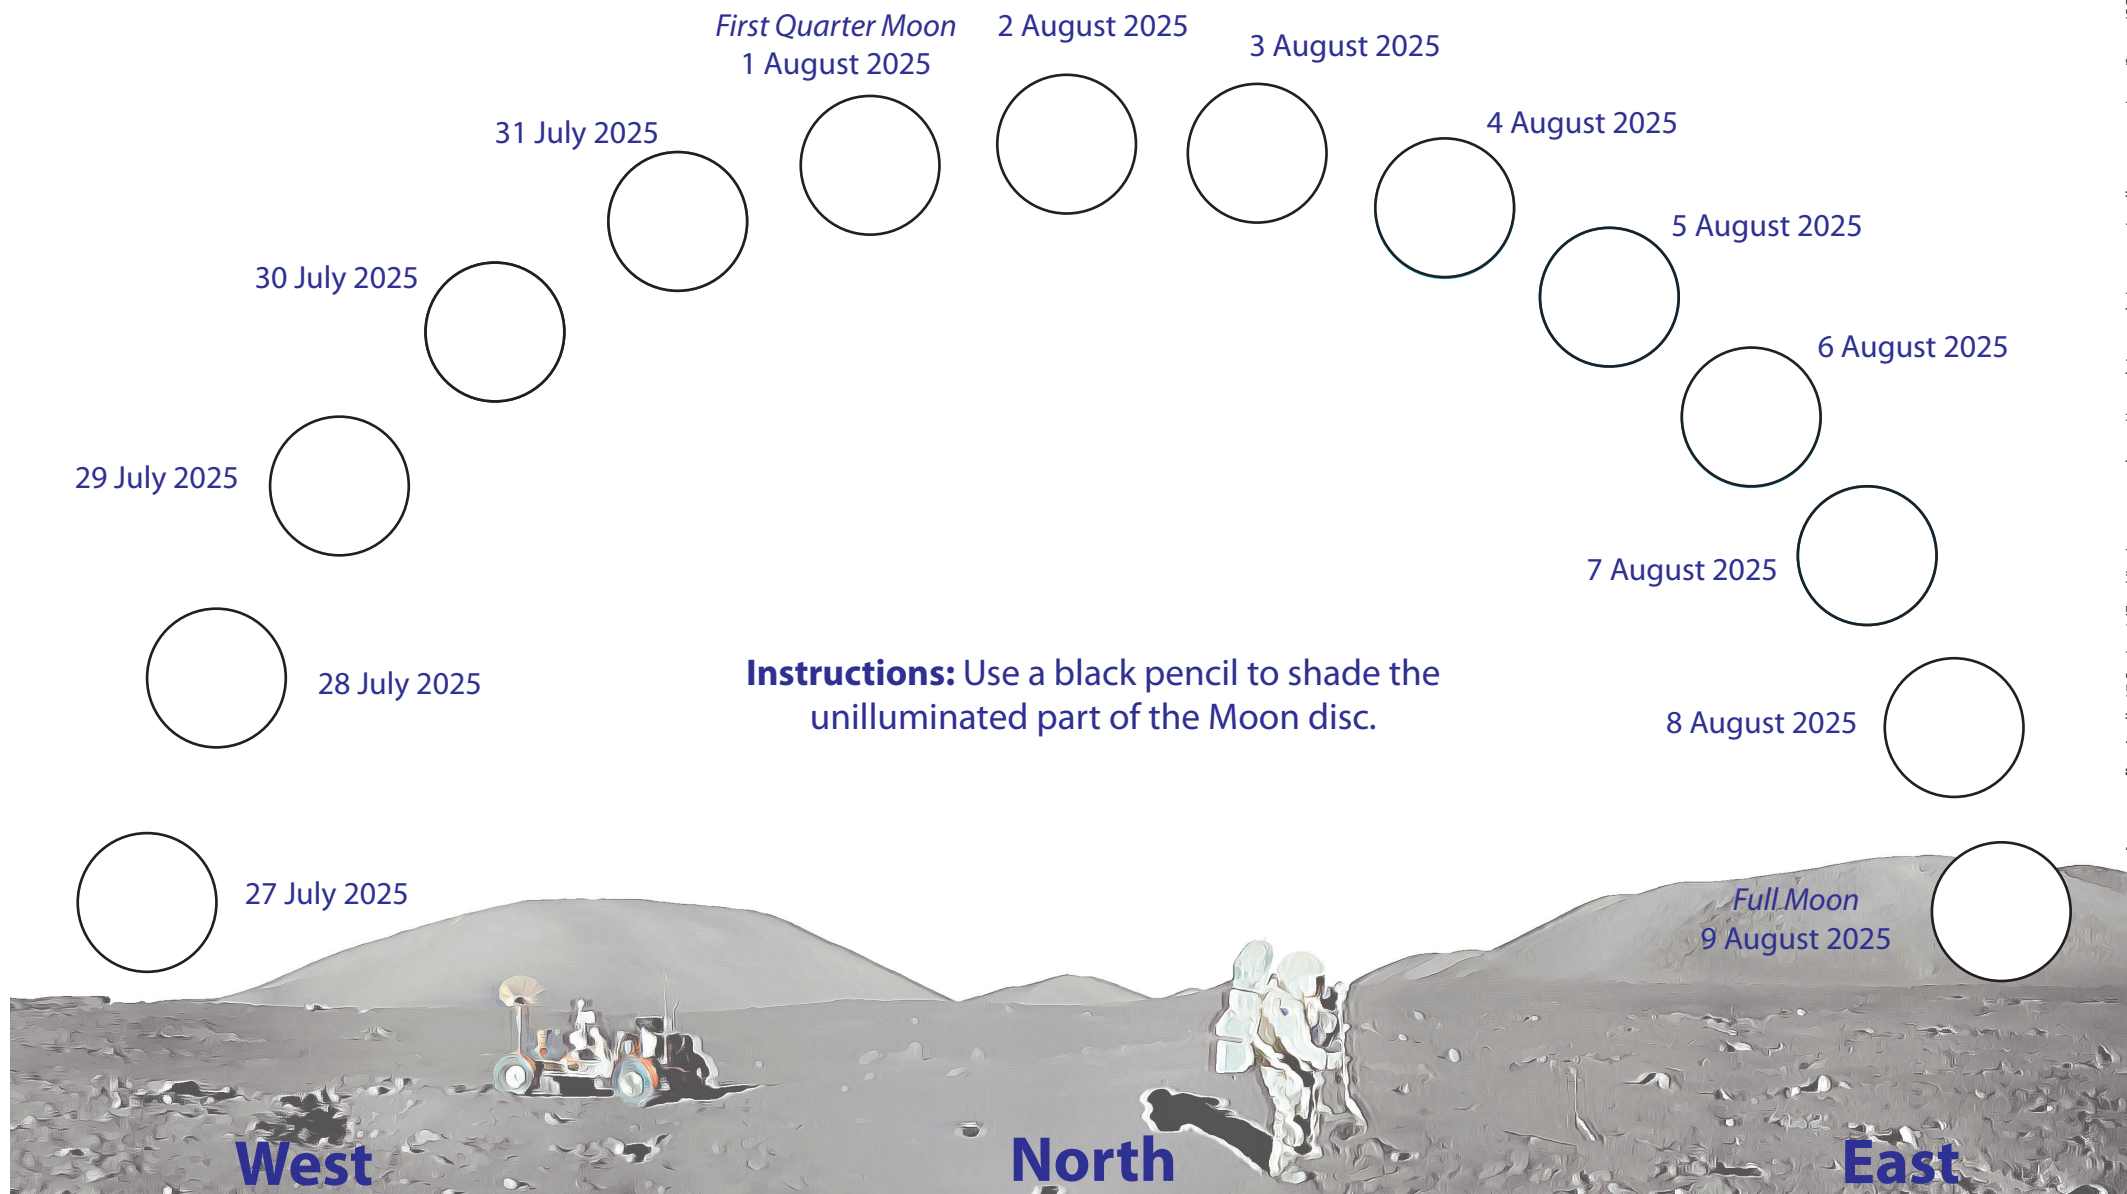

Moon Phase Recording Chart

July to August 2025

Website and outreach activities sponsored by

www.**EXTRAVISION**.com.au
'Specialising in products that help you see better'

Image credits: Apollo 17 Station 1 (East View) panorama - <https://www.jpl.nasa.edu/resources/apollopanoramas/pans/?pan=JSC2004e52773>