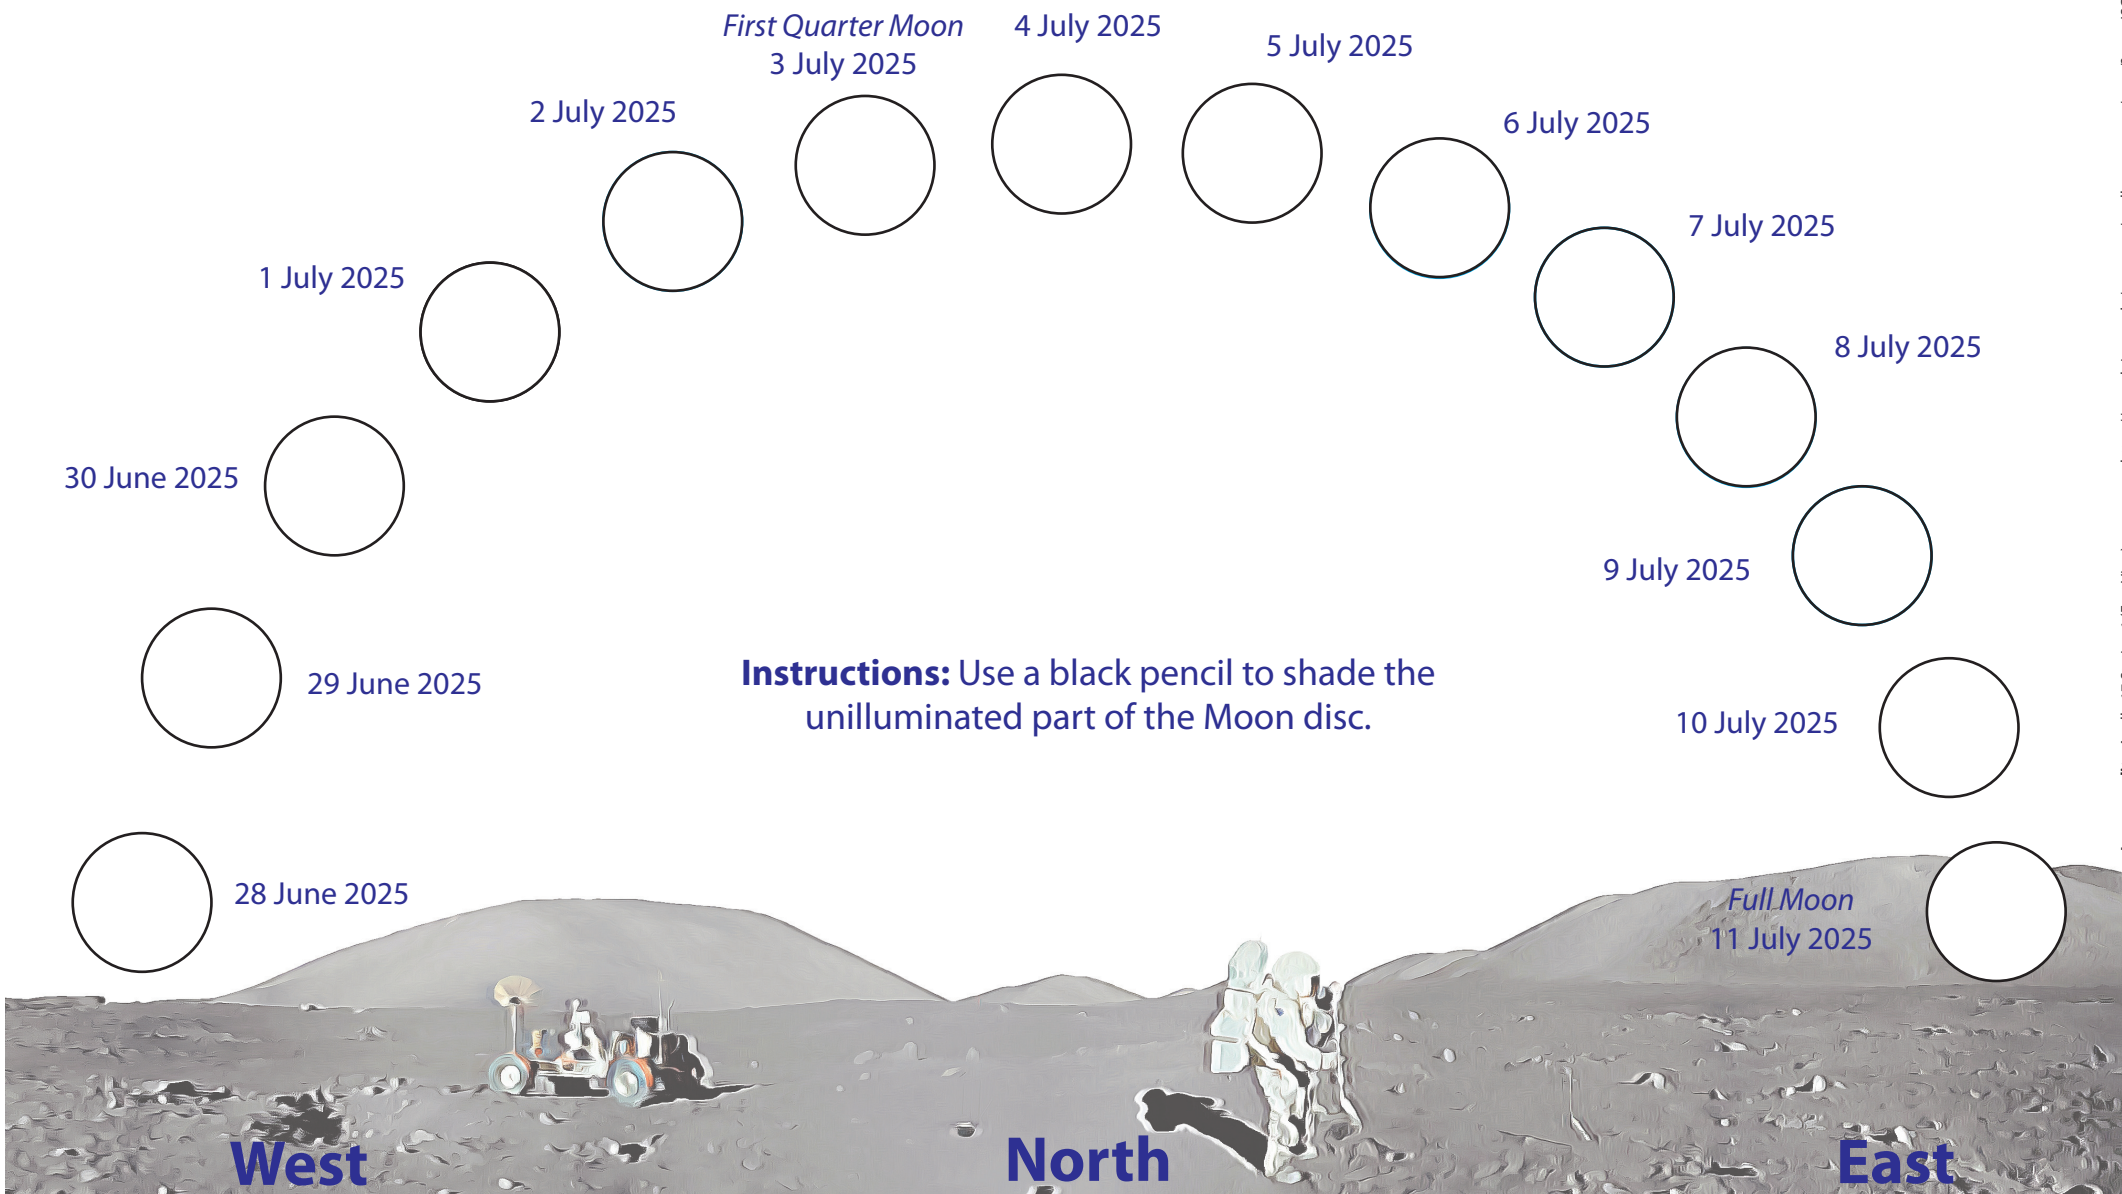

Moon Phase Recording Chart

June to July 2025

Website and outreach activities sponsored by

www.**EXTRAVISION**.com.au
 'Specialising in products that help you see better'

Image credits: Apollo 17 Station 1 (East View) panorama - <https://www.jpl.nasa.edu/resources/apollopanoramas/pans/?pan=JSC2004e52773>