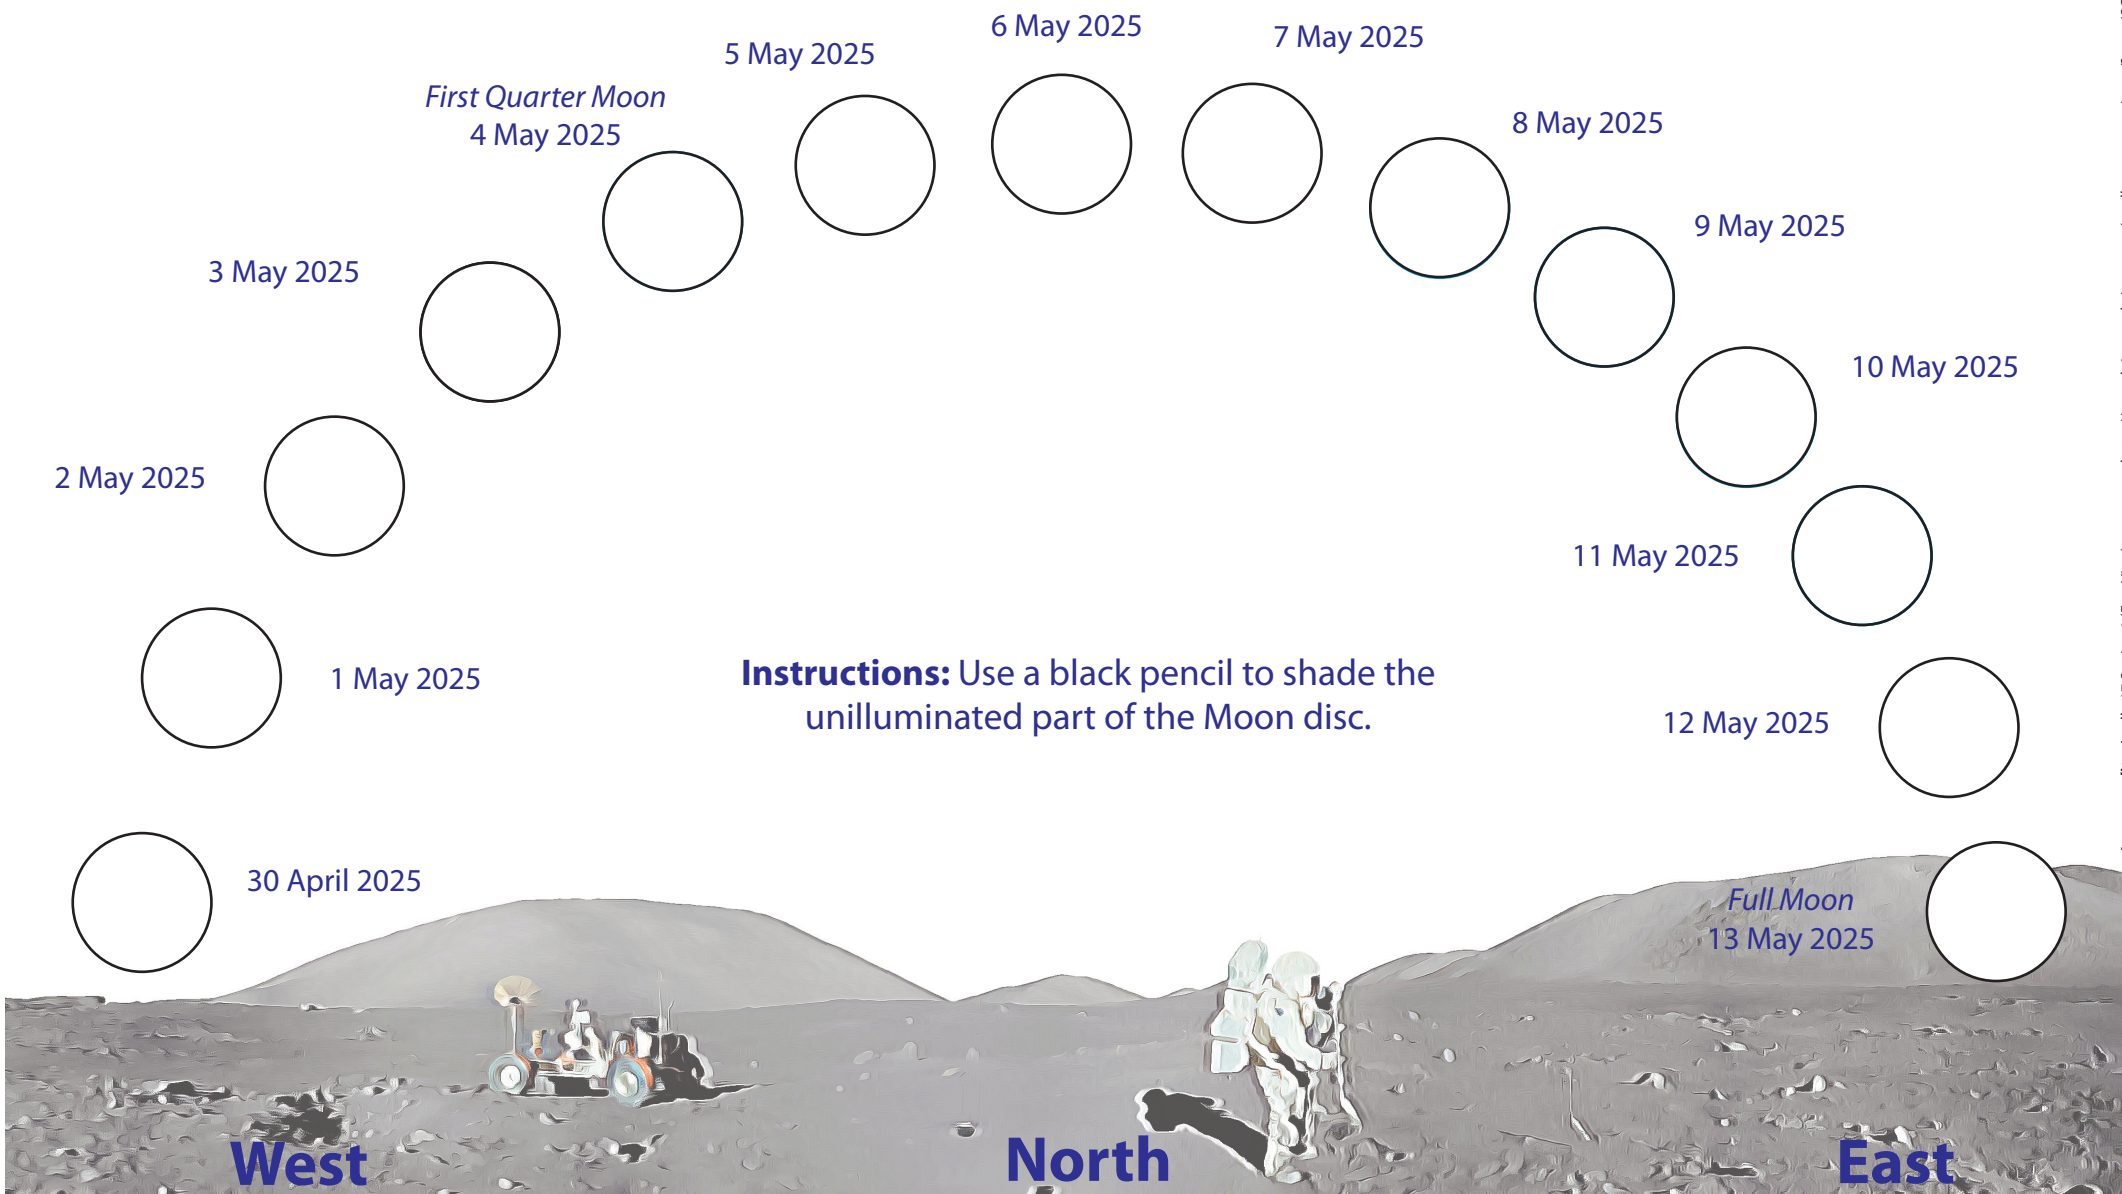

Moon Phase Recording Chart

May 2025

Image credits: Apollo 17 Station 1 (East View) panorama - https://www.lpi.usra.edu/resources/apollopanoramas/pan=JSC2004e52773