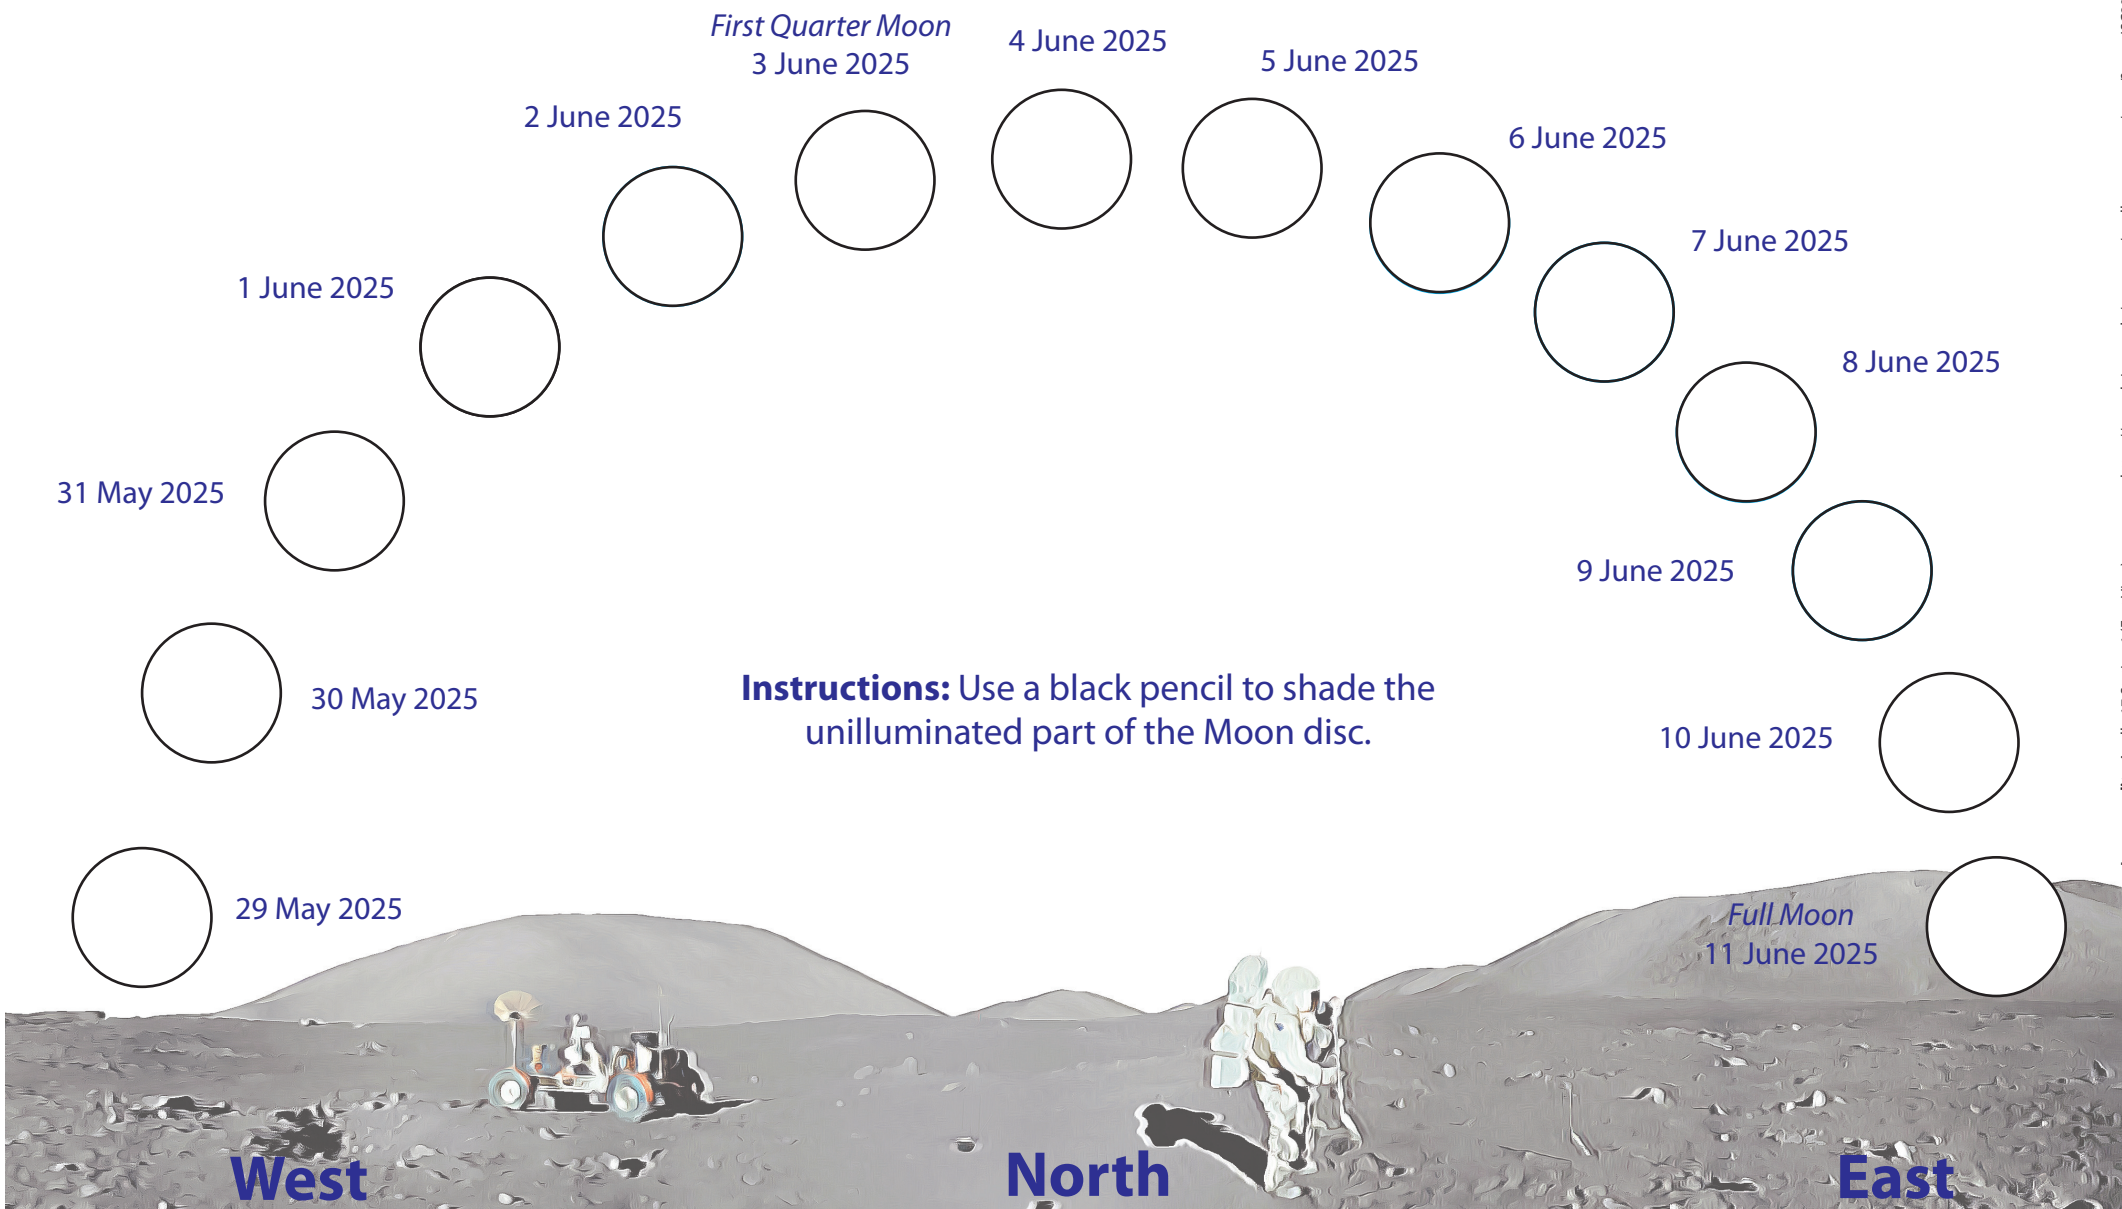

# Moon Phase Recording Chart

## May to June 2025

Website and outreach activities sponsored by

www.**EXTRAVISION**.com.au  
 'Specialising in products that help you see better'

Image credits: Apollo 17 Station 1 (East View) panorama - <https://www.jpl.nasa.edu/resources/apollopanoramas/pans/?pan=JSC2004e52773>