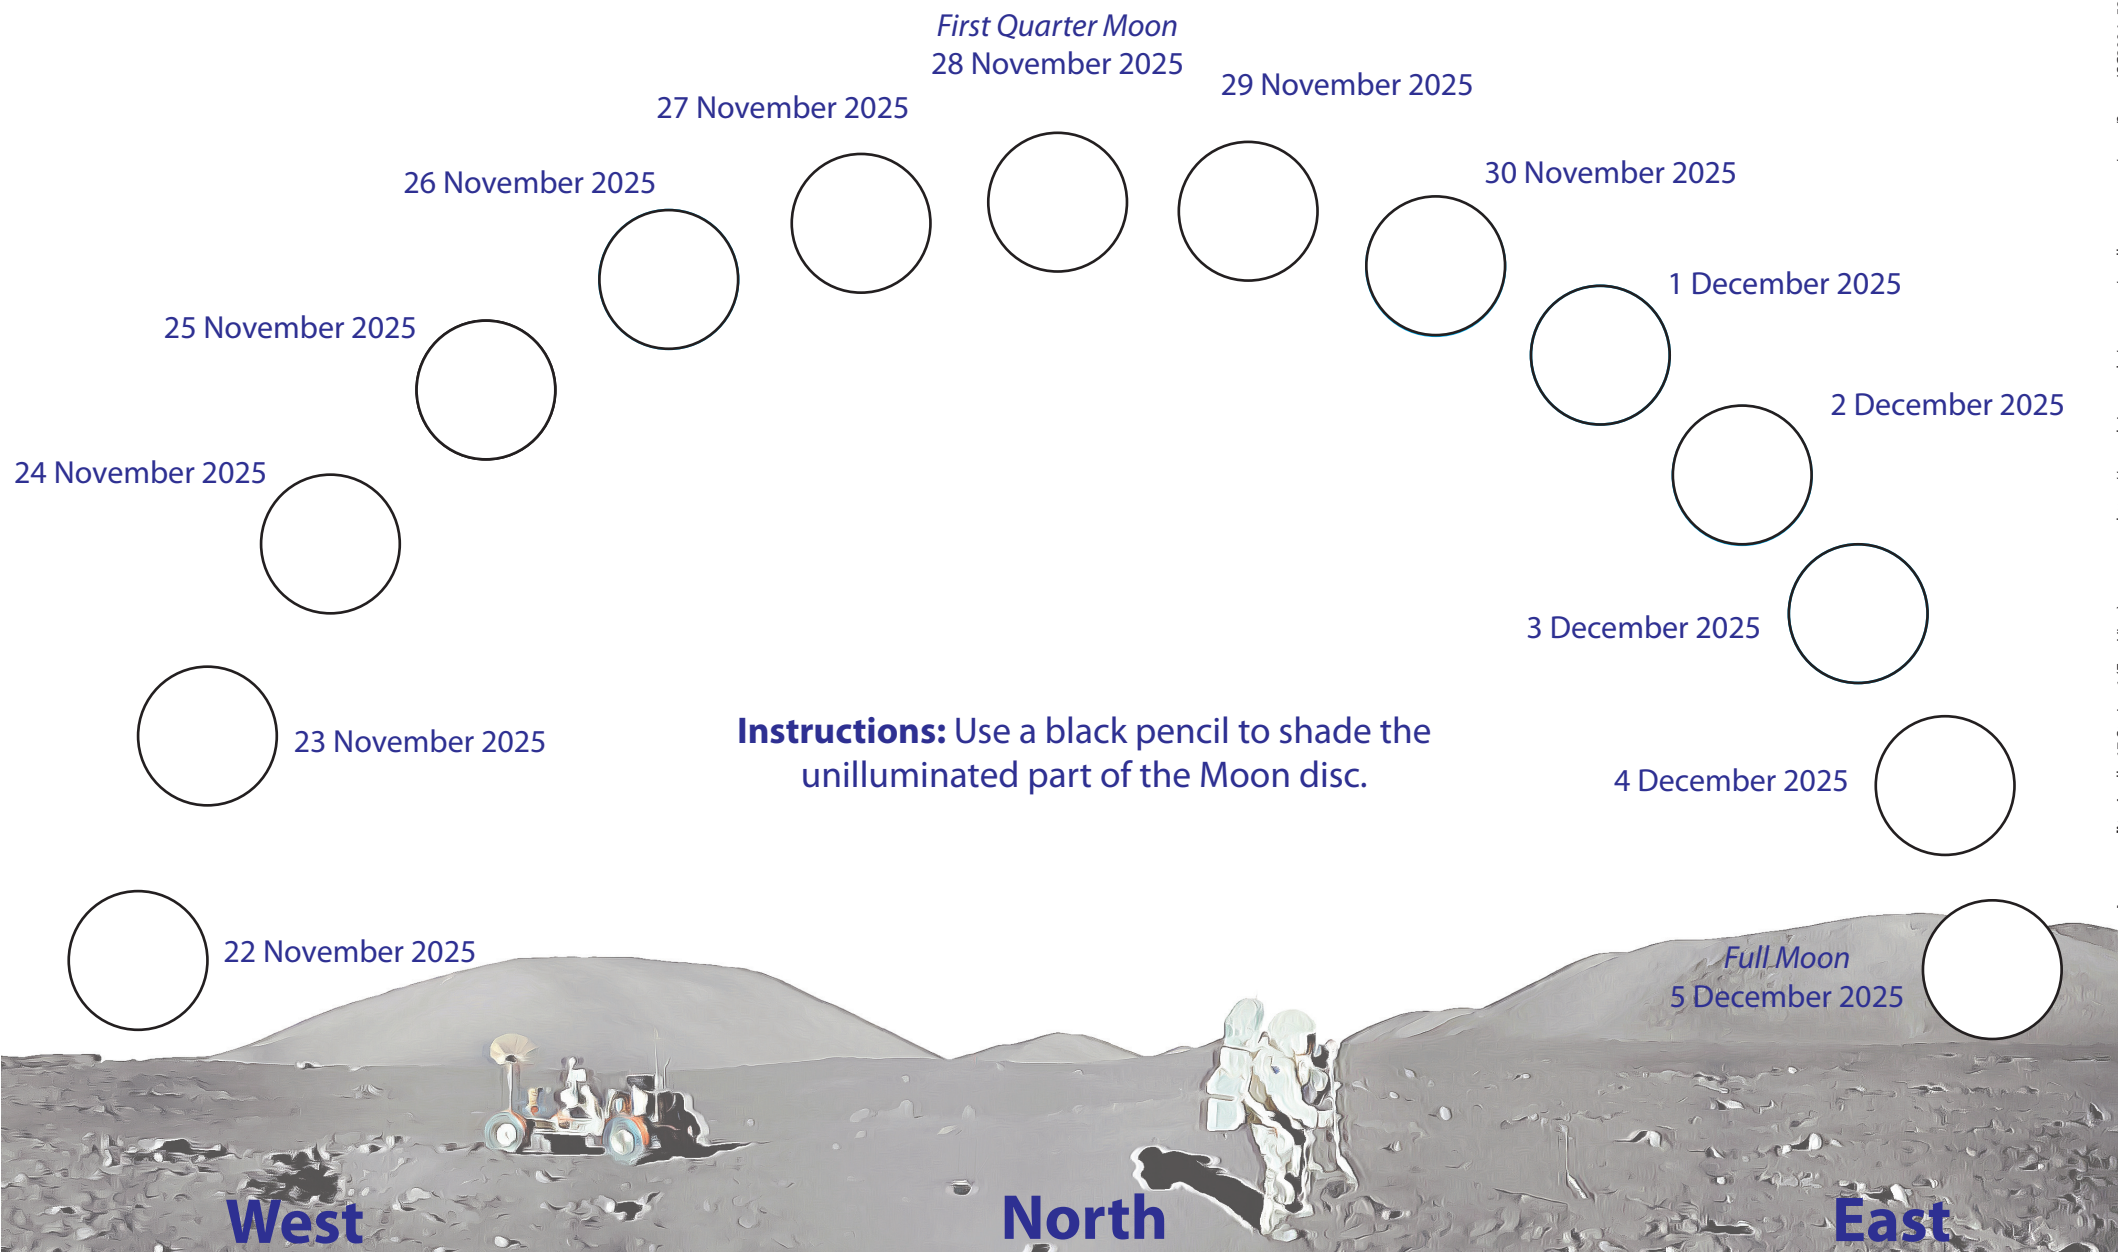

Moon Phase Recording Chart

November to December 2025

Website and outreach activities sponsored by

www.**EXTRAVISION**.com.au
 'Specialising in products that help you see better'

Image credits: Apollo 17 Station 1 (East View) panorama - <https://www.jpl.nasa.edu/resources/apollopanoramas/pans/?pan=JSC2004e52773>