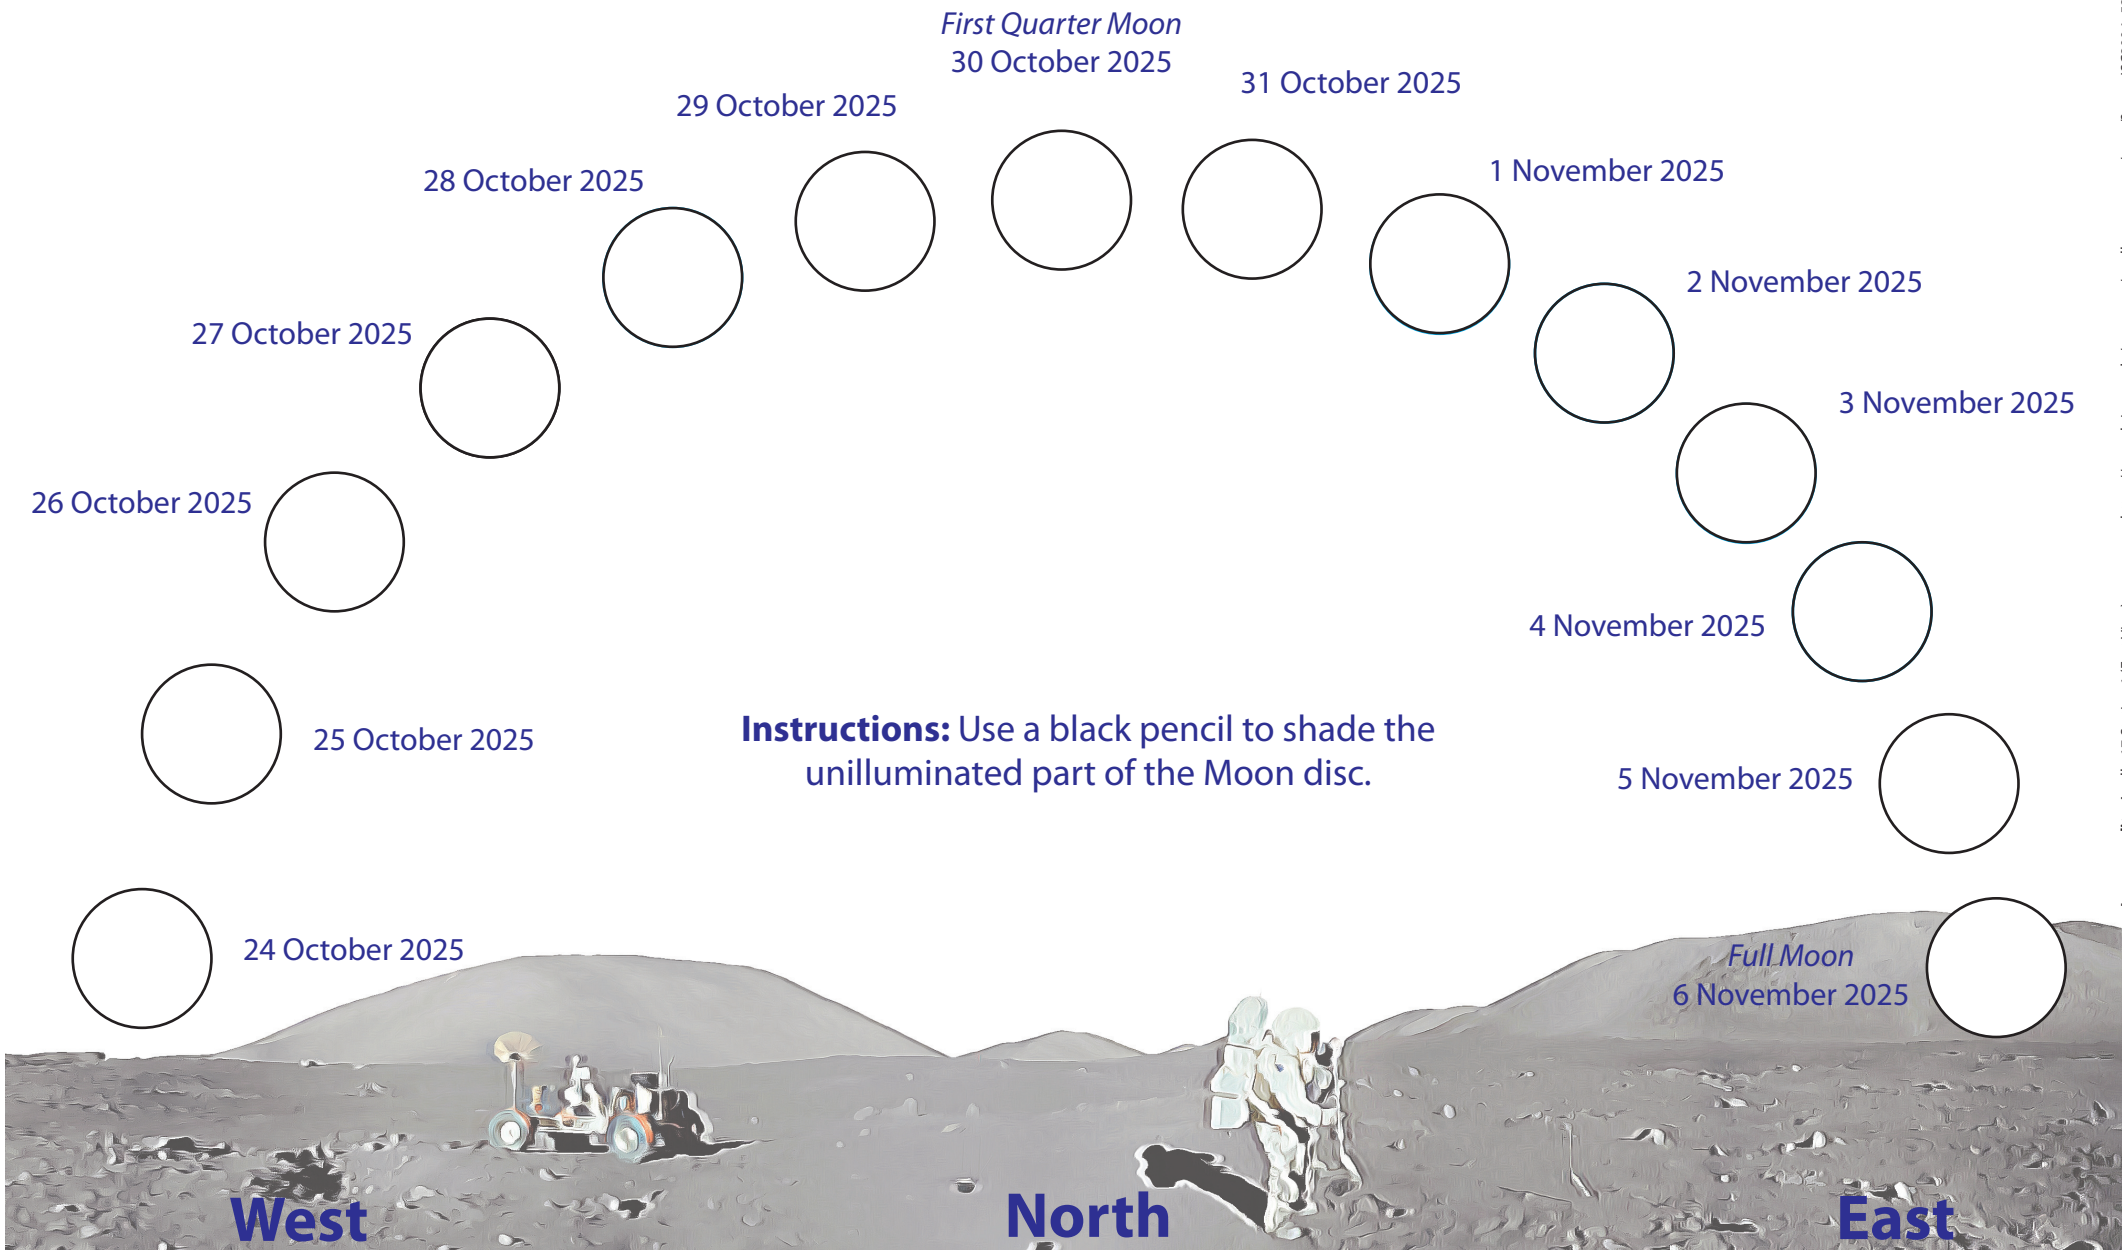

Moon Phase Recording Chart

October to November 2025

Website and outreach activities sponsored by

www.**EXTRAVISION**.com.au
 'Specialising in products that help you see better'

Image credits: Apollo 17 Station 1 (East View) panorama - <https://www.jpl.nasa.edu/resources/apollopanoramas/pans/?pan=JSC2004e52773>